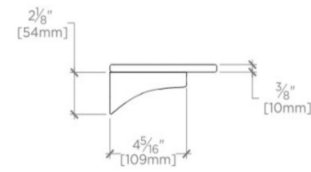

ISLA

Isla 18" Stone Shelf

ISSF18

SHOWN IN ISLA 18" STONE SHELF | ISSF18

TECHNICAL DETAILS

Depth / Width: 6"
Height: 2 1/8"
Length: 18"
Suggested Application: Bath

INSPIRATION

Pure, timeless, unique and versatile - sculptural organic forms meet advanced engineering in this inspiring collection of fittings, hardware and accessories.

ISLA

Isla 18" Stone Shelf

ISSF18

TOP VIEW

SCALE: 1/2"=1'-0"

ISO VIEW

SCALE: 1/2"=1'-0"

FRONT VIEW

SCALE: 1/2"=1'-0"

SIDE VIEW

SCALE: 1/2"=1'-0"