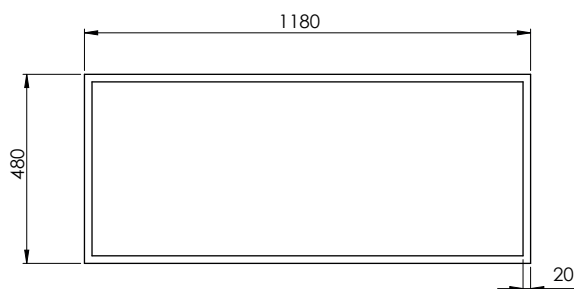

STS 120

codice
code

QUADRA Struttura metallica sospesa nero opaco
QUADRA matt black suspended metal structure

STS 120 N

QUADRA Struttura metallica sospesa bianco opaco
QUADRA matt white suspended metal structure

STS 120 B

Cm 118X48XH15

kg

scala/scale 1:20 dimensioni/dimensions in mm

Gamma di colori disponibile per STRUTTURA: STS120
Color range available for STRUCTURE: STS 120

Complementi/complements:

codice
code

MISURA -Mensola in ceramica cm 120
MISURA -Cm 120 ceramic shelf

SMM120490000

CUT-Lavabo 120 monoforo sospeso
CUT -Cm 120 ceramic shelf

CALC12051T0M

TECHNICAL SHEET n°: 01	DESIGNER: OFFICINA AZZURRA	CODE: STS 120			Azzurra sanitari in ceramica S.p.a. via Civita Castellana snc 01030 Castel S.Elia (VT) - ITALY Tel.+39.0761 518155 Fax.+39.0761 514560
SHEET FORMAT: A4	ISO	REVISION: 01	SCALE: 1:20	DATE: 17/10/2019	
REGULATIONS					
All the measurements respect the tolerances provided by the "AZZURRA QUALITY GUIDELINES".					