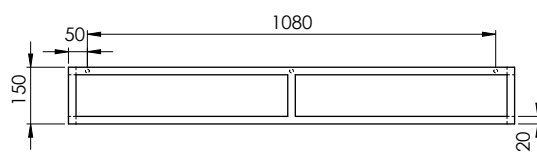

STS 120

codice
code

QUADRA Struttura metallica sospesa nero opaco
QUADRA matt black suspended metal structure

STS 120 N

QUADRA Struttura metallica sospesa bianco opaco
QUADRA matt white suspended metal structure

STS 120 B

Cm 118X48XH15

kg

scala/scale 1:20 dimensioni/dimensions in mm

Gamma di colori disponibile per STRUTTURA: STS120
Color range available for STRUCTURE: STS 120

Complementi/complements:

codice
code

MISURA -Mensola in ceramica cm 120
MISURA -Cm 120 ceramic shelf

SMM120490000

CUT-Lavabo 120 monoforo sospeso
CUT -Cm 120 ceramic shelf

CALC12051T0M

TECHNICAL SHEET n°: 01	DESIGNER: OFFICINA AZZURRA	CODE: STS 120			Azzurra sanitari in ceramica S.p.a. via Civita Castellana snc 01030 Castel S.Elia (VT) - ITALY Tel.+39.0761 518155 Fax.+39.0761 514560
SHEET FORMAT: A4	ISO	REVISION: 01	SCALE: 1:20	DATE: 17/10/2019	
REGULATIONS					
All the measurements respect the tolerances provided by the "AZZURRA QUALITY GUIDELINES".					