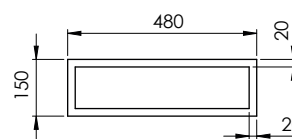

STS 120

codice
code

QUADRA Struttura metallica sospesa nero opaco
QUADRA matt black suspended metal structure

STS 120 N

QUADRA Struttura metallica sospesa bianco opaco
QUADRA matt white suspended metal structure

STS 120 B

Cm 118X48XH15

kg

scala/scale 1:20 dimensioni/dimensions in mm

Gamma di colori disponibile per STRUTTURA: STS120
Color range available for STRUCTURE: STS 120

Complementi/complements:

codice
code

MISURA -Mensola in ceramica cm 120
MISURA -Cm 120 ceramic shelf

SMM120490000

CUT-Lavabo 120 monoforo sospeso
CUT -Cm 120 ceramic shelf

CALC12051T0M

TECHNICAL SHEET n°: 01	DESIGNER: OFFICINA AZZURRA	CODE: STS 120			Azzurra sanitari in ceramica S.p.a. via Civita Castellana snc 01030 Castel S.Elia (VT) - ITALY Tel.+39.0761 518155 Fax.+39.0761 514560
SHEET FORMAT: A4	ISO	REVISION: 01	SCALE: 1:20	DATE: 17/10/2019	
REGULATIONS					
All the measurements respect the tolerances provided by the "AZZURRA QUALITY GUIDELINES".					