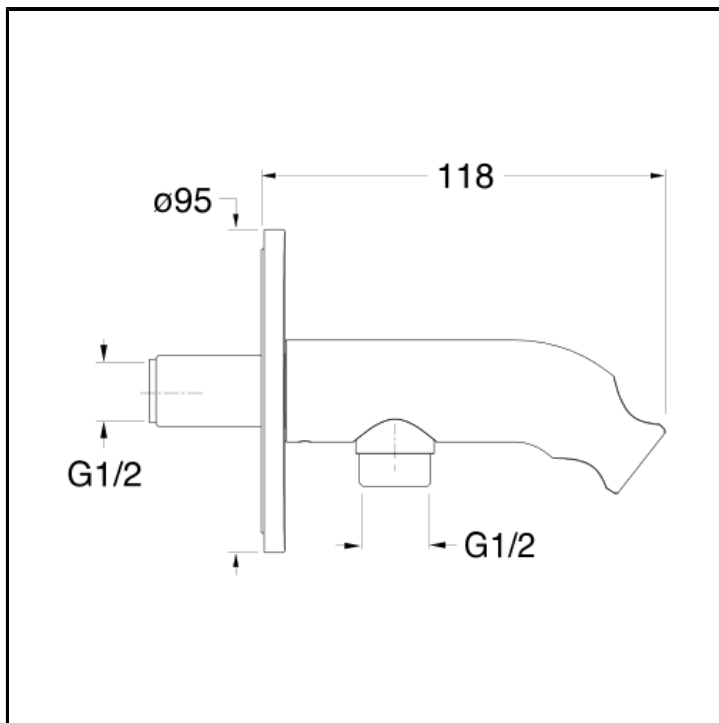

CRIPD607

Curved shower bracket with integrated water outlet

FINITURE

-  Chrome
-  Polished black chrome
-  Brushed black chrome
-  Polished metallic
-  Brushed metallic
-  Yellow gold oro
-  PVD polished rose gold
-  PVD brushed rose gold