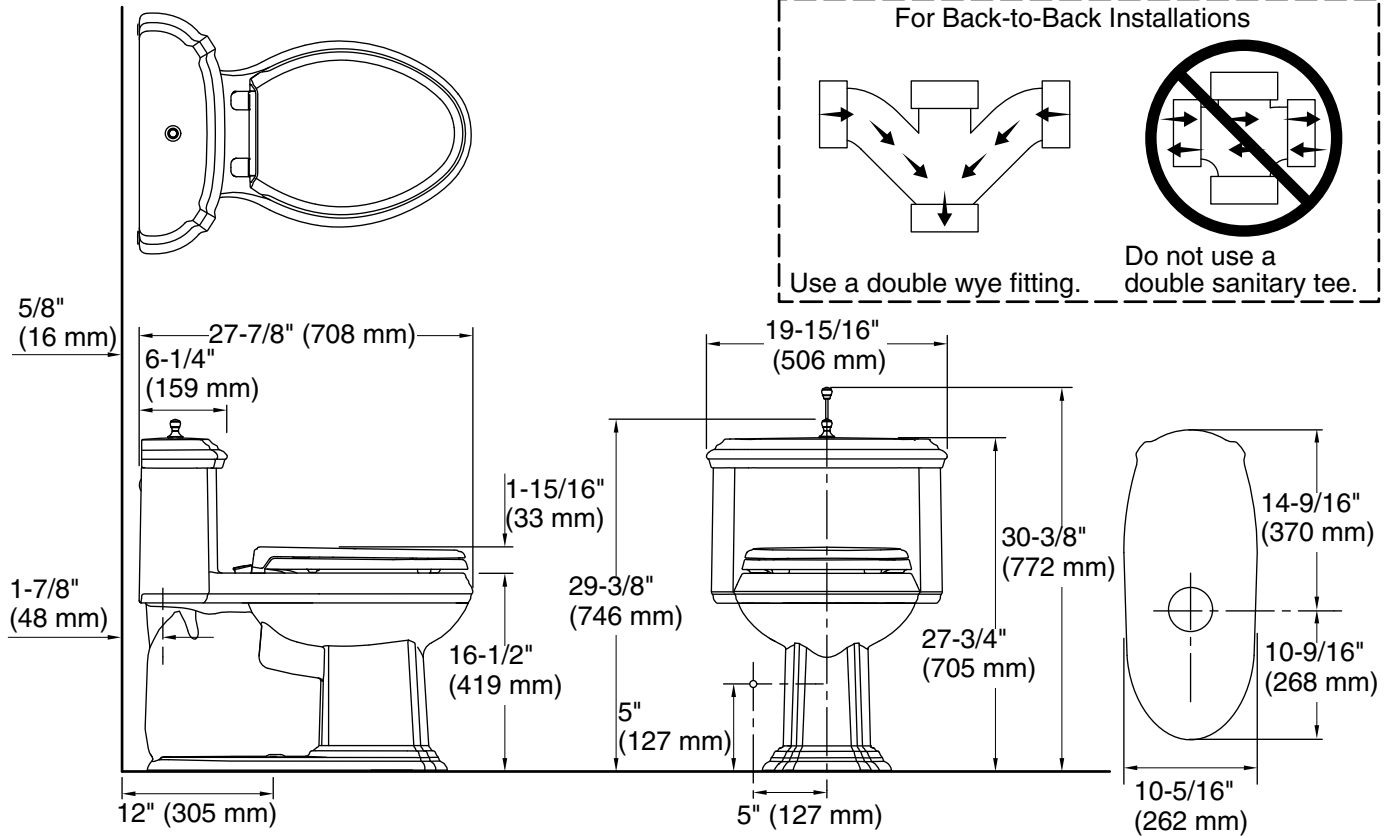

Portrait® Comfort Height®

one-piece compact elongated 1.28 gpf toilet
K-3826

Features

- One-piece toilets integrate the tank and bowl into a seamless, easy-to-clean design.
- Compact elongated bowl offers added comfort while occupying the same space as a round-front bowl.
- Comfort Height® feature offers chair-height seating that makes sitting down and standing up easier for most adults.
- 1.28 gpf (4.8 lpf).
- Concealed trapway and Clean Caps® facilitate easier cleaning and enhanced design.
- Glenbury™ Quiet-Close™ seat with Grip-Tight allows seat to close quietly and quickly unlatch from the toilet for easy removal and convenient cleaning.
- Polished Chrome lift knob included.
- Coordinates with other products in the Portrait collection.

Installation

- Standard 12" (305 mm) rough-in.
- Supply line sold separately.

Water Conservation & Rebates

- Eligible for consumer rebates in some municipalities.

Recommended Products/Accessories

- K-75796 Cachet® Nightlight Quiet-Close™ Elongated Toilet Seat
- K-4108 C³®-230 Elongated cleansing toilet seat
- K-7677 Lift Knob Flush Actuator
- 1023457 Wax Ring/Hardware Kit
- 1265114 Connector Hose
- K-23726 Drain treatment

Technical Information

All product dimensions are nominal.

Toilet type:	One-piece, Floor-mount
Waste Outlet:	Floor
Bowl shape:	Elongated
Flush type:	AquaPiston®
Trap passageway:	2-1/8" (54 mm)
Water Consumption	
Full:	1.28 gpf (4.8 lpf)
Water surface size:	10-3/4" x 6-3/4" (273 mm x 171 mm)
Rim to water surface:	6" (152 mm)
Rough-in:	12" (305 mm)
Seat-mounting holes:	5-1/2" (140 mm)