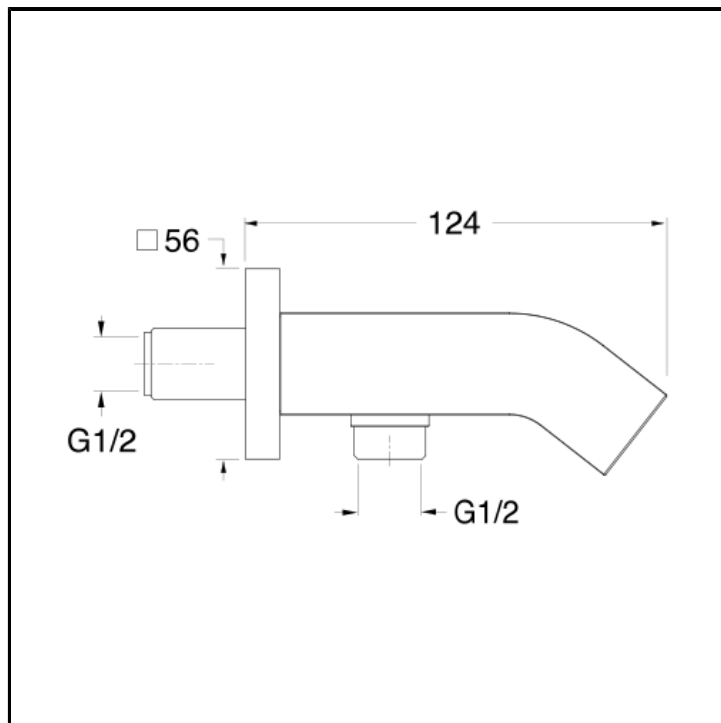

# CRIPD627

Curved shower bracket with integrated water outlet