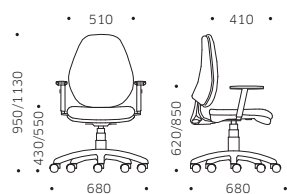

OPERATIVE TASK
SULKY STANDARD SWIVEL CHAIR

SINID

SNP9D

SCHIENALE MEDIO MEDIUM BACK

SHSHD

SNN4D

SNN3D

SCHIENALE BASSO LOW BACK

SNNTF

PTNZF

PTNTF

MODELLI PER TAVOLO ALTO MODELS FOR HIGH DESK

MISURE E VARIANTI SIZES AND VARIANTS

SNP9D

SIN1D

PTNTF / SNNTF