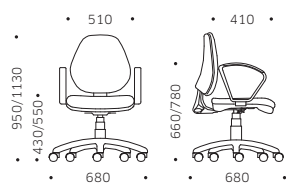

MISURE E VARIANTI SIZES AND VARIANTS

SNN4D

CERTIFICAZIONI CERTIFICATIONS

D.L. 81/08 EN 1335 Test by CATAS
Omologazione Ministeriale in Classe 1M

FINITURE FINISHES

PARTI METALLICHE METAL PARTS

Verniciato nero / Black painted / Verni couleur noir / Acabado en negro

PARTI IN PLASTICA PLASTIC PARTS

Nero / Black / Noir / Negro

PARTI IN ALLUMINIO ALUMINIUM PARTS

Lucido, verniciato nero o argento (RAL 9006) / Polished, black or silver (RAL 9006) painted / Poli, verni couleur noir, ou argent (RAL 9006) / Pulido, acabado en negro o plateado (RAL 9006)

ACCESSORI ACCESSORIES

BRACCIOLO ARMREST

Ad anello in polipropilene / Ring-shaped polypropylene / Accoudoirs en forme d'anneau en polypropylène / En forma de anillo en polipropileno
Forma a "T" / "T" shaped / En forme de "T" / En forma de "T"

BASE GIREVOLE SWIVEL BASE

Alluminio a 5 razze / Aluminium 5 stars / Aluminium 5 branches /
Aluminio de 5 radios
Poliamide a 5 razze / Polyamide 5 stars / Polyamide 5 branches /
Poliamida de 5 radios

RIVESTIMENTI COVERINGS

tessuto
fabric
tissu
tela

AG - AR - AL - BR - BB - BL - CR - CT - CE - DB

DOTAZIONI MECCANICHE TECHNICAL FEATURES

Schienale regolabile in altezza / Sedile regolabile in altezza / Sedile regolabile in profondità / Meccanismo di inclinazione sincronizzata / Meccanismo di inclinazione schienale / Dispositivo regolazione di tensione / Sistema di sicurezza antiritorno / Bracciolo regolabile in altezza / Colonna con anello poggipiedi regolabile in altezza

EN Adjustable backrest / Height adjustable seat / Depth-adjustable seat / Seat and back synchronized inclination mechanism / Backrest inclination mechanism / Device for tension adjustment / Anti-return safety system / Height-adjustable armrest / Column with height-adjustable footrest ring