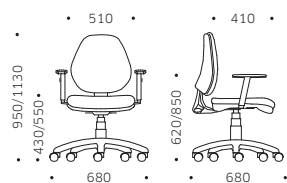

MISURE E VARIANTI SIZES AND VARIANTS

SHSHD

CERTIFICAZIONI CERTIFICATIONS

D.L. 81/08 EN 1335 Test by CATAS
Omologazione Ministeriale in Classe 1M

FINITURE FINISHES

PARTI METALLICHE METAL PARTS

Verniciato nero / Black painted / Verni couleur noir / Acabado en negro

PARTI IN PLASTICA PLASTIC PARTS

Nero / Black / Noir / Negro

PARTI IN ALLUMINIO ALUMINIUM PARTS

Lucido, verniciato nero o argento (RAL 9006) / Polished, black or silver (RAL 9006) painted / Poli, verni couleur noir, ou argent (RAL 9006) / Pulido, acabado en negro o plateado (RAL 9006)

ACCESSORI ACCESSORIES

BRACCIOLO ARMREST

Ad anello in polipropilene / Ring-shaped polypropylene / Accoudoirs en forme d'anneau en polypropylène / En forma de anillo en polipropileno
Forma a "T" / "T" shaped / En forme de "T" / En forma de "T"

BASE GIREVOLE SWIVEL BASE

Alluminio a 5 razze / Aluminium 5 stars / Aluminium 5 branches /
Aluminio de 5 radios
Poliamide a 5 razze / Polyamide 5 stars / Polyamide 5 branches /
Poliamida de 5 radios

RIVESTIMENTI COVERINGS

tessuto
fabric
tissu
tela

AG - AR - AL - BR - BB - BL - CR - CT - CE - DB

DOTAZIONI MECCANICHE TECHNICAL FEATURES

Schienale regolabile in altezza / Sedile regolabile in altezza / Sedile regolabile in profondità / Meccanismo di inclinazione sincronizzata / Meccanismo di inclinazione schienale / Dispositivo regolazione di tensione / Sistema di sicurezza antiritorno / Bracciolo regolabile in altezza / Colonna con anello poggipiedi regolabile in altezza

EN Adjustable backrest / Height adjustable seat / Depth-adjustable seat / Seat and back synchronized inclination mechanism / Backrest inclination mechanism / Device for tension adjustment / Anti-return safety system / Height-adjustable armrest / Column with height-adjustable footrest ring