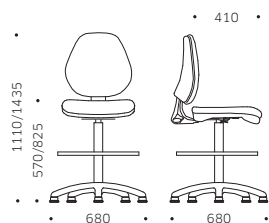

PTNZF

CERTIFICAZIONI CERTIFICATIONS

D.L. 81/08 EN 1335 Test by CATAS
Omologazione Ministeriale in Classe 1M

FINITURE FINISHES

PARTI METALLICHE METAL PARTS

Verniciato nero / Black painted / Verni couleur noir / Acabado en negro

PARTI IN PLASTICA PLASTIC PARTS

Nero / Black / Noir / Negro

PARTI IN ALLUMINIO ALUMINIUM PARTS

Lucido, verniciato nero o argento (RAL 9006) / Polished, black or silver (RAL 9006) painted / Poli, verni couleur noir, ou argent (RAL 9006) / Pulido, acabado en negro o plateado (RAL 9006)

ACCESSORI ACCESSORIES

BRACCIOLO ARMREST

Ad anello in polipropilene / Ring-shaped polypropylene / Accoudoirs en forme d'anneau en polypropylène / En forma de anillo en polipropileno
Forma a "T" / "T" shaped / En forme de "T" / En forma de "T"

BASE GIREVOLE SWIVEL BASE

Alluminio a 5 razze / Aluminium 5 stars / Aluminium 5 branches /
Aluminio de 5 radios
Poliamide a 5 razze / Polyamide 5 stars / Polyamide 5 branches /
Poliamida de 5 radios

RIVESTIMENTI COVERINGS

tessuto
fabric
tissu
tela

AG - AR - AL - BR - BB - BL - CR - CT - CE - DB

DOTAZIONI MECCANICHE TECHNICAL FEATURES

Schienale regolabile in altezza / Sedile regolabile in altezza / Sedile regolabile in profondità / Meccanismo di inclinazione sincronizzata / Meccanismo di inclinazione schienale / Dispositivo regolazione di tensione / Sistema di sicurezza antiritorno / Bracciolo regolabile in altezza / Colonna con anello poggipiedi regolabile in altezza

EN Adjustable backrest / Height adjustable seat / Depth-adjustable seat / Seat and back synchronized inclination mechanism / Backrest inclination mechanism / Device for tension adjustment / Anti-return safety system / Height-adjustable armrest / Column with height-adjustable footrest ring

FR Dossier ajustable en hauteur / Siège réglable en hauteur / Siège réglable en profondeur / Mécanisme d'inclinaison synchronisé du siège et du dossier / Mécanisme d'inclinaison du dossier / Système d'ajustement de la tension / Système de sécurité anti-retour / Accoudoir ajustable en hauteur / Colonne avec repose-pieds ajustable en hauteur

ES Respaldo regulable en altura / Asiento regulable en altura / Asiento regulable en profundidad / Mecanismo de inclinación de asiento y respaldo sincronizada / Mecanismo de inclinación de respaldo / Dispositivo de ajuste de tensión de oscilación / Mecanismo de seguridad anti-retorno / Reposabrazos ajustable en altura / Columna con anillo reposapiés regulable en altura