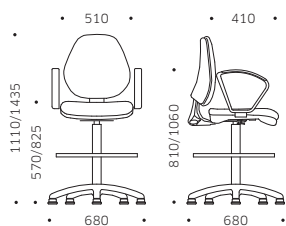

OPERATIVE TASK
SULKY STANDARD SWIVEL CHAIR

SINID

SNP9D

SCHIENALE MEDIO MEDIUM BACK

SHSHD

SNN4D

SNN3D

SCHIENALE BASSO LOW BACK

SNNTF

PTNZF

PTNTF

MODELLI PER TAVOLO ALTO MODELS FOR HIGH DESK

MISURE E VARIANTI SIZES AND VARIANTS

SNP9D

SIN1D

PTNTF / SNNTF