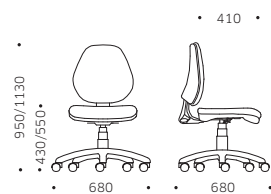

OPERATIVE TASK
SULKY STANDARD SWIVEL CHAIR

SINID

SNP9D

SCHIENALE MEDIO MEDIUM BACK

SHSHD

SNN4D

SNN3D

SCHIENALE BASSO LOW BACK

SNNTF

PTNZF

PTNTF

MODELLI PER TAVOLO ALTO MODELS FOR HIGH DESK

MISURE E VARIANTI SIZES AND VARIANTS

SNP9D

SIN1D

PTNTF / SNNTF