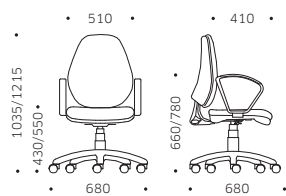

OPERATIVE TASK
SULKY STANDARD SWIVEL CHAIR

SINID

SNP9D

SCHIENALE MEDIO MEDIUM BACK

SHSHD

SNN4D

SNN3D

SCHIENALE BASSO LOW BACK

SNNTF

PTNZF

PTNTF

MODELLI PER TAVOLO ALTO MODELS FOR HIGH DESK

MISURE E VARIANTI SIZES AND VARIANTS

SNP9D

SIN1D

PTNTF / SNNTF