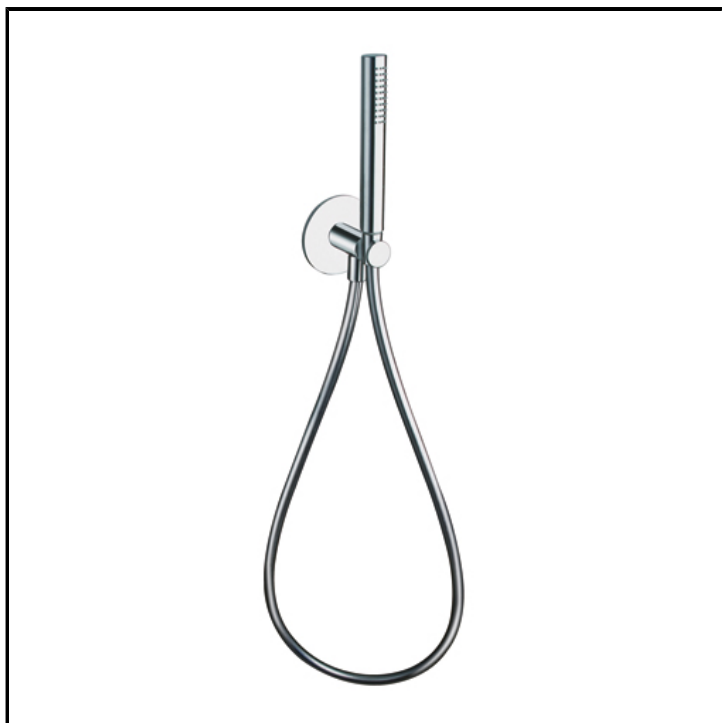

Hand shower holder with wall outlet, ABS anti-lime hand shower and LONG LIFE flexible hose

FINITURE

 Chrome

CHARACTERISTICS

-

FEATURES FROM TECHNOLOGIES

-

INSTALLATION