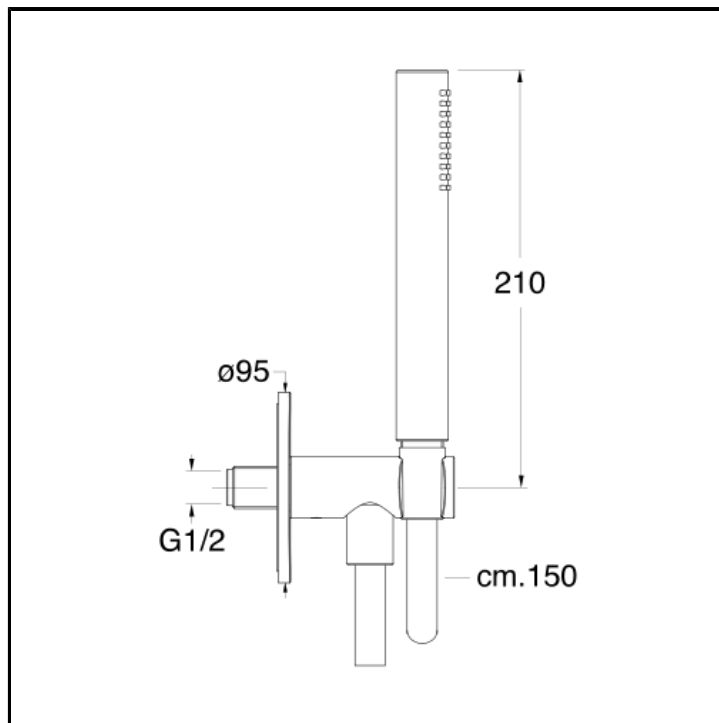

Hand shower holder with wall outlet, ABS anti-lime hand shower and LONG LIFE flexible hose

FINITURE

 Chrome

CHARACTERISTICS

-

FEATURES FROM TECHNOLOGIES

-

INSTALLATION