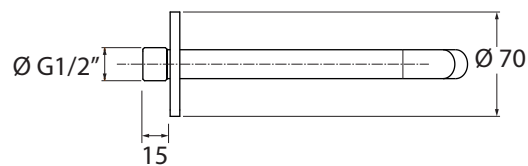

AN 19TB

con cartuccia $\varnothing 25$ mm

codice
code

Lavabo a parete. bocca tonda 180 mm
180 mm wall-mounted, round spout

AN 19TB

CM box 40x20 x h7

kg 1,3

scala/scale 1: 5 dimensioni/dimensions in mm

Rubinetteria. Taps.

CR
Cromo
Chrome

BI
Bianco opaco
Matt white

NE
Nero opaco
Matt Black

TECHNICAL SHEET n°: 01	DESIGNER: ANGELETTI RUZZA	CODE: AN 19TB	Azzurra sanitari in ceramica S.p.a. via Civita Castellana snc 01030 Castel S.Elia (VT) - ITALY Tel. +39.0761 518155 Fax. +39.0761 514560	
SHEET FORMAT: A4	ISO	REVISION: 02	SCALE: 1:20	DATE: 01/08/2019
REGULATIONS				
All the measurements respect the tolerances provided by the "AZZURRA QUALITY GUIDELINES".				