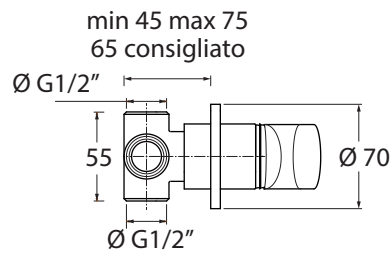

AN 19TB

con cartuccia $\varnothing 25$ mm

codice
code

Lavabo a parete. bocca tonda 180 mm
180 mm wall-mounted, round spout

AN 19TB

CM box 40x20 x h7

kg 1,3

scala/scale 1: 5 dimensioni/dimensions in mm

Rubinetteria. Taps.

CR
Cromo
Chrome

BI
Bianco opaco
Matt white

NE
Nero opaco
Matt Black

TECHNICAL SHEET n°: 01	DESIGNER: ANGELETTI RUZZA	CODE: AN 19TB	Azzurra sanitari in ceramica S.p.a. via Civita Castellana snc 01030 Castel S.Elia (VT) - ITALY Tel. +39.0761 518155 Fax. +39.0761 514560	
SHEET FORMAT: A4	ISO	REVISION: 02	SCALE: 1:20	DATE: 01/08/2019
REGULATIONS				
All the measurements respect the tolerances provided by the "AZZURRA QUALITY GUIDELINES".				