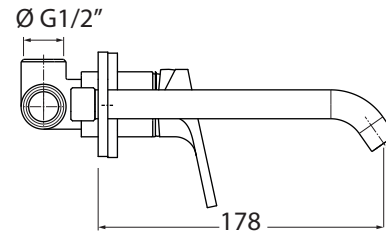

AN 19TB

con cartuccia $\varnothing 25$ mm

codice
code

Lavabo a parete. bocca tonda 180 mm
180 mm wall-mounted, round spout

AN 19TB

CM box 40x20 x h7

kg 1,3

scala/scale 1: 5 dimensioni/dimensions in mm

Rubinetteria. Taps.

CR
Cromo
Chrome

BI
Bianco opaco
Matt white

NE
Nero opaco
Matt Black

TECHNICAL SHEET n°: 01	DESIGNER: ANGELETTI RUZZA	CODE: AN 19TB	Azzurra sanitari in ceramica S.p.a. via Civita Castellana snc 01030 Castel S.Elia (VT) - ITALY Tel. +39.0761 518155 Fax. +39.0761 514560	
SHEET FORMAT: A4	ISO	REVISION: 02	SCALE: 1:20	DATE: 01/08/2019
REGULATIONS				
All the measurements respect the tolerances provided by the "AZZURRA QUALITY GUIDELINES".				