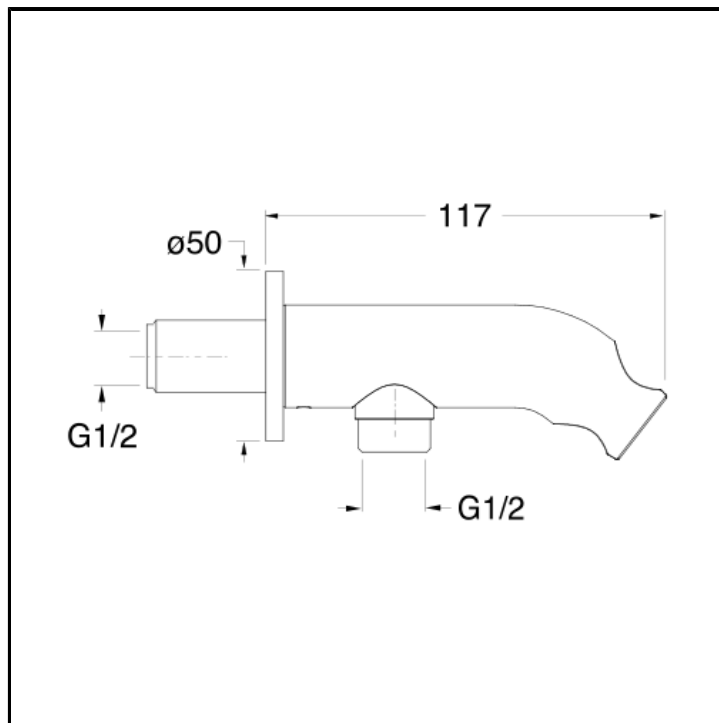

Curved shower bracket with integrated water outlet