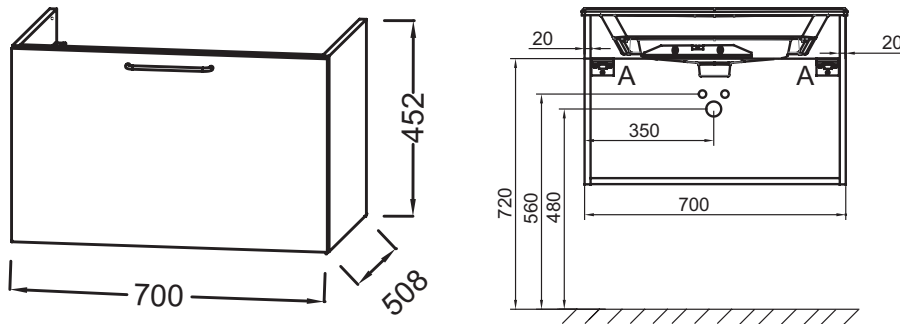

EB2511-R9

Collection: ODÉON RIVE GAUCHE

Finish*:

Main features:

Features

- DIMENSIONS: 70 x 50.80 x 45.20 cm
- MATERIAL: Lacquer or melamine
- NORMS AND REGULATION: NF
- VERSION: Black handle
- INSIDE FINISH: Gris
- ADDITIONAL INFORMATION: tap, vanity top/basin and fixings set not included
- WEIGHT: 22.1 kg
- INSTALLATION TYPE: Wall-hung
- STORAGE TYPE: Drawer
- HANDLE : Attached wire handle
- FIXING: Installer selects fixings set according to wall support

Technical drawing

Product Specification: Base unit for vanity top 70 cm, 1 upper drawer, poignée filaire noire.. EB2511-R9. Collection: ODÉON RIVE GAUCHE. DIMENSIONS: 70 x 50.80 x 45.20 cm. WEIGHT: 22.1 kg. MATERIAL: Lacquer or melamine. INSTALLATION TYPE: Wall-hung. NORMS AND REGULATION: NF. STORAGE TYPE: Drawer. VERSION: Black handle. HANDLE : Attached wire handle. INSIDE FINISH: Gris. FIXING: Installer selects fixings set according to wall support. ADDITIONAL INFORMATION: tap, vanity top/basin and fixings set not included.