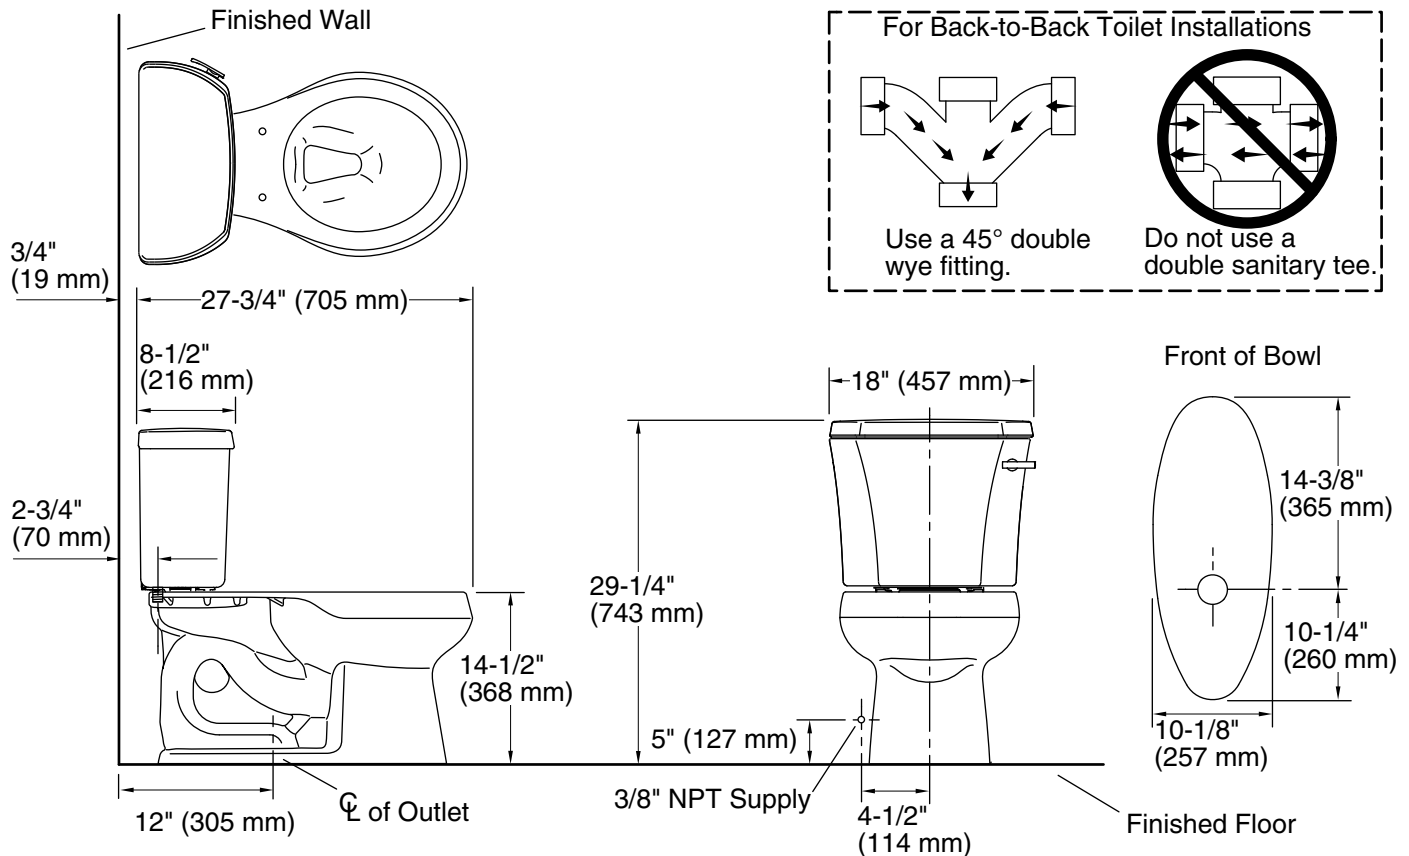

Features

- Two-piece toilet.
- Round-front bowl offers an ideal solution for smaller baths and powder rooms.
- 1.28 gpf (4.8 lpf).
- Right-hand trip lever included.
- Tank locks included.
- Combination consists of the K-4467-TR tank and the K-4197 bowl.
- Coordinates with other products in the Wellworth collection.

Installation

- Standard 12" (305 mm) rough-in.
- Three-bolt installation.
- Seat and supply line sold separately.

Water Conservation & Rebates

- Eligible for consumer rebates in some municipalities.

Recommended Products/Accessories

Color	Code	Description
	0	White
	96	Biscuit

Technical Information

All product dimensions are nominal.

Toilet type: Two-piece, Floor-mount

Waste Outlet: Floor

Bowl shape: Round-front

Flush type: Class Five®

Trap passageway: 2-1/8" (54 mm)

Water Consumption

Full: 1.28 gpf (4.8 lpf)

Water surface size: 10-1/2" x 7-3/4" (267 mm x 197 mm)

Rim to water surface: 5-1/4" (133 mm)

Rough-in: 12" (305 mm)

Seat-mounting holes: 5-1/2" (140 mm)

Notes

Install this product according to the installation instructions.