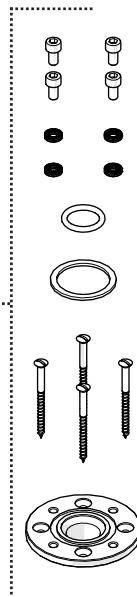

ESTB. 1978

WATERWORKS

SERVICE PARTS

STYLES: ISTS10

*FINISH/COLOR MUST BE SPECIFIED WHEN ORDERING
++SUPPLIED AS A PAIR

DOCUMENT: SPIS12_REV01

999238
AERATOR

999192
KEY