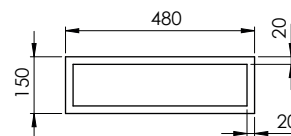

STS 140

codice  
code

QUADRA Struttura metallica sospesa nero opaco  
QUADRA matt black suspended metal structure

STS 140 N

QUADRA Struttura metallica sospesa bianco opaco  
QUADRA matt white suspended metal structure

STS 140 B

Cm 138X48XH15

kg .....

scala/scale 1:20 dimensioni/dimensions in mm

Gamma di colori disponibile per STRUTTURA: STS140  
Color range available for STRUCTURE: STS 140

Complementi/complements:

codice  
code

MISURA -Mensola in ceramica cm 140  
MISURA -Cm 140 ceramic shelf

SMM1140490000

TECHNICAL SHEET n°: <b>01</b>	DESIGNER: <b>OFFICINA AZZURRA</b>	CODE: <b>STS 140</b>	Azzurra sanitari in ceramica S.p.a. via Civita Castellana snc 01030 Castel S.Elia (VT) - ITALY Tel.+39.0761 518155 Fax.+39.0761 514560		
SHEET FORMAT: <b>A4</b>	ISO	REVISION: <b>01</b>	SCALE: <b>1:20</b>	DATE: <b>17/10/2019</b>	
REGULATIONS					
All the measurements respect the tolerances provided by the "AZZURRA QUALITY GUIDELINES".					