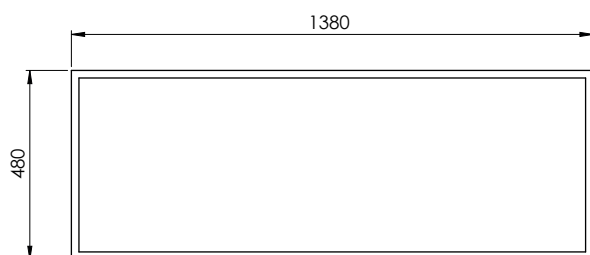

STS 140

codice  
code

QUADRA Struttura metallica sospesa nero opaco  
QUADRA matt black suspended metal structure

STS 140 N

QUADRA Struttura metallica sospesa bianco opaco  
QUADRA matt white suspended metal structure

STS 140 B

Cm 138X48XH15

kg .....

scala/scale 1:20 dimensioni/dimensions in mm

Gamma di colori disponibile per STRUTTURA: STS140  
Color range available for STRUCTURE: STS 140

Complementi/complements:

codice  
code

MISURA -Mensola in ceramica cm 140  
MISURA -Cm 140 ceramic shelf

SMM1140490000

TECHNICAL SHEET n°: <b>01</b>	DESIGNER: <b>OFFICINA AZZURRA</b>	CODE: <b>STS 140</b>	Azzurra sanitari in ceramica S.p.a. via Civita Castellana snc 01030 Castel S.Elia (VT) - ITALY Tel.+39.0761 518155 Fax.+39.0761 514560		
SHEET FORMAT: <b>A4</b>	ISO	REVISION: <b>01</b>	SCALE: <b>1:20</b>	DATE: <b>17/10/2019</b>	
REGULATIONS					
All the measurements respect the tolerances provided by the "AZZURRA QUALITY GUIDELINES".					