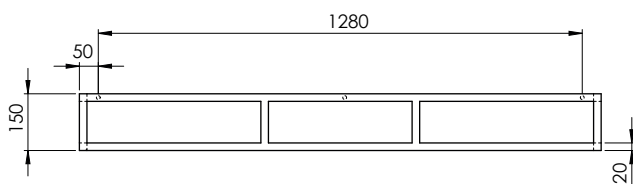

STS 140

codice  
code

QUADRA Struttura metallica sospesa nero opaco  
QUADRA matt black suspended metal structure

STS 140 N

QUADRA Struttura metallica sospesa bianco opaco  
QUADRA matt white suspended metal structure

STS 140 B

Cm 138X48XH15

kg .....

scala/scale 1:20 dimensioni/dimensions in mm

Gamma di colori disponibile per STRUTTURA: STS140  
Color range available for STRUCTURE: STS 140

Complementi/complements:

codice  
code

MISURA -Mensola in ceramica cm 140  
MISURA -Cm 140 ceramic shelf

SMM1140490000

TECHNICAL SHEET n°: <b>01</b>	DESIGNER: <b>OFFICINA AZZURRA</b>	CODE: <b>STS 140</b>	Azzurra sanitari in ceramica S.p.a. via Civita Castellana snc 01030 Castel S.Elia (VT) - ITALY Tel.+39.0761 518155 Fax.+39.0761 514560		
SHEET FORMAT: <b>A4</b>	ISO	REVISION: <b>01</b>	SCALE: <b>1:20</b>	DATE: <b>17/10/2019</b>	
REGULATIONS					
All the measurements respect the tolerances provided by the "AZZURRA QUALITY GUIDELINES".					