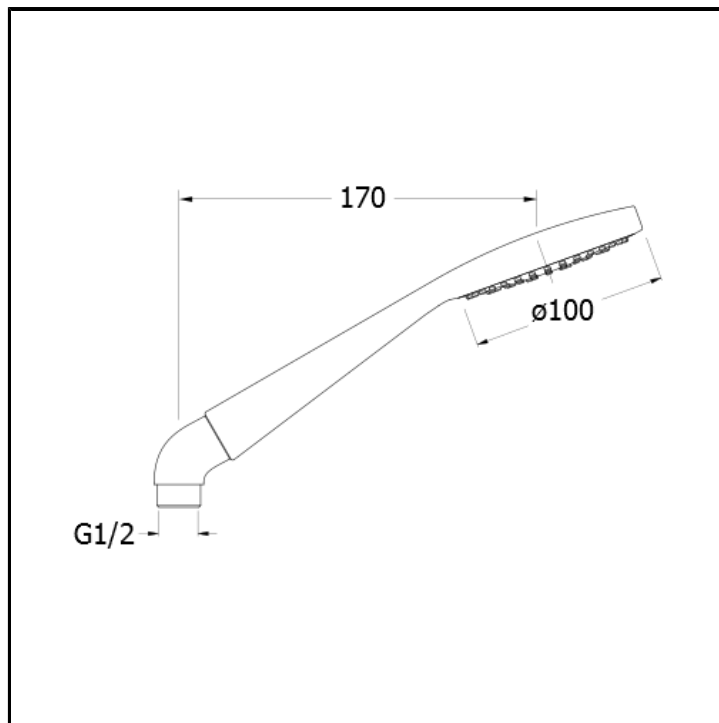

CRIPD110

Skewed anti-lime hand shower

FINITURE

 Chrome

TIPOLOGY

-
-

ENVIRONMENT

- Bathroom