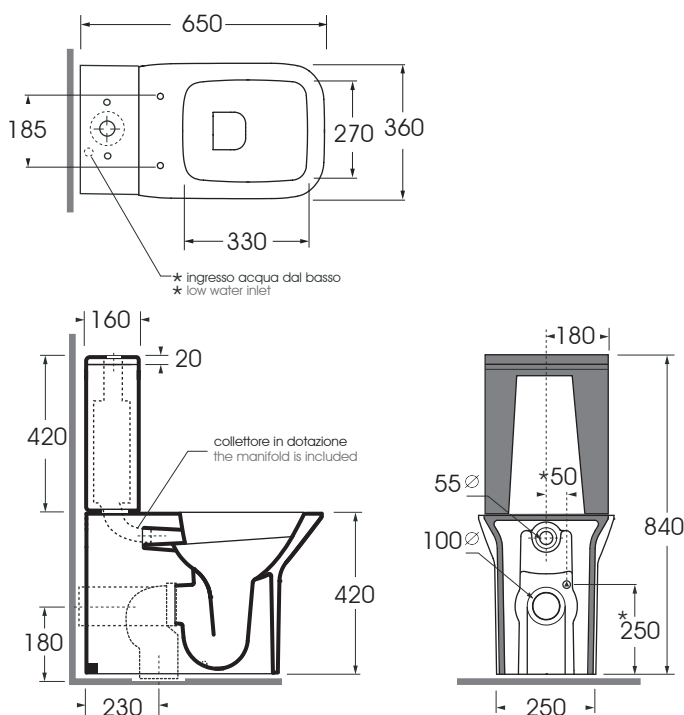

PRVCMPO000000  
PRCSMB000000

WC monoblocco/close coupled  
cassetta monoblocco/close coupled cistern

codice  
code

Vaso Prua monoblocco con scarico a parete filo muro trasformabile a pavimento.  
Prua close coupled WC wall/floor trap.

bianco lucido/ shiny white

PRVCMPO000000BI

Cassetta Prua monoblocco.  
Prua close coupled cistern.

biancolucido/ shiny white

PRCSMB000000BI

CM 65x36xh84

plt italy pz.6 - plt export pcs.12

kg 50

scala/scale 1:20 dimensioni/dimensions in mm

Complementi/complements:

Codice  
code

Codice  
code

Sedile termoisolante frizionato per vaso a sgancio rapido  
Wrapover thermosetting soft close cover-seat  
for cm55 with quick release

B 1900 2F/40

TECHNICAL SHEET n°: <b>01</b>	DESIGNER: <b>MARCO ZITO</b>	CODE: <b>PRVCMPO000000</b>	Azzurra sanitari in ceramica S.p.a. via Civita Castellana snc 01030 Castel S.Elia (VT) - ITALY Tel.+39.0761 518155 Fax.+39.0761 514560	
SHEET FORMAT: <b>A4</b>	ISO	REVISION: <b>01</b>	SCALE: <b>1:20</b>	DATE: <b>12/06/2018</b>
REGULATIONS: <b>CE EN 997 / EN33 / Dop-997 *</b>				
All the measurements respect the tolerances provided by the "AZZURRA QUALITY GUIDELINES".				