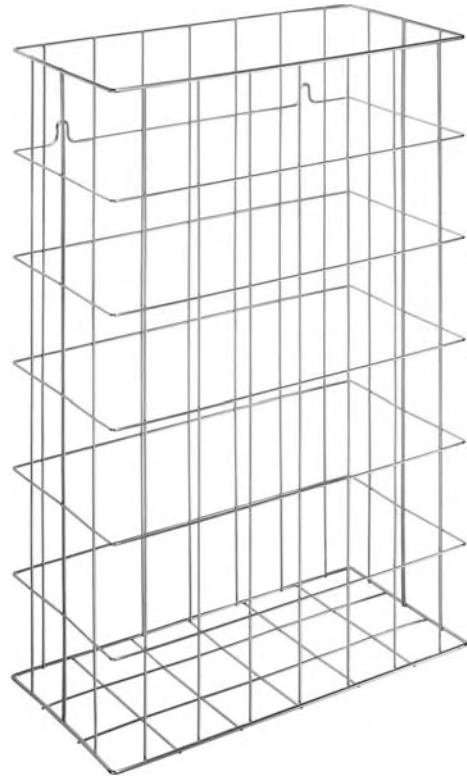

WASTE BASKET STAINLESS STEEL WP151-1

400 x 600 x 200 mm

Capacity approx. 48 l

- Waste basket in robust, germ-reducing and easy-care stainless steel wire (AISI 304).
- 2.5 mm and 4 mm thick lattice work. Fastening eyes in second row for invisible wall mounting.
- Capacity approx. 48 l.
- Mounting: With two screws.
- Delivery includes fixing material.
- Weight, including single package: 1.0 kg

Suggested text for specifications:

Waste basket in stainless steel wire (AISI 304) for surface mounting or floor installation. 2.5 mm and 4 mm thick lattice work. Fastening eyes in second row for invisible wall mounting. Capacity approx. 48 l. Delivery includes fixing material.

Dimensions: 400 x 600 x 200 mm

Article No. WP151-1

Available surface	ID No.
Stainless steel satin finished	922 931

Ernst Wagner GmbH & Co. KG

Ernst-Abbe-Straße 21 · D-72770 Reutlingen · Tel.: +49712151539-0 · Fax: -20
info@wagner-ewar.de · www.wagner-ewar.de