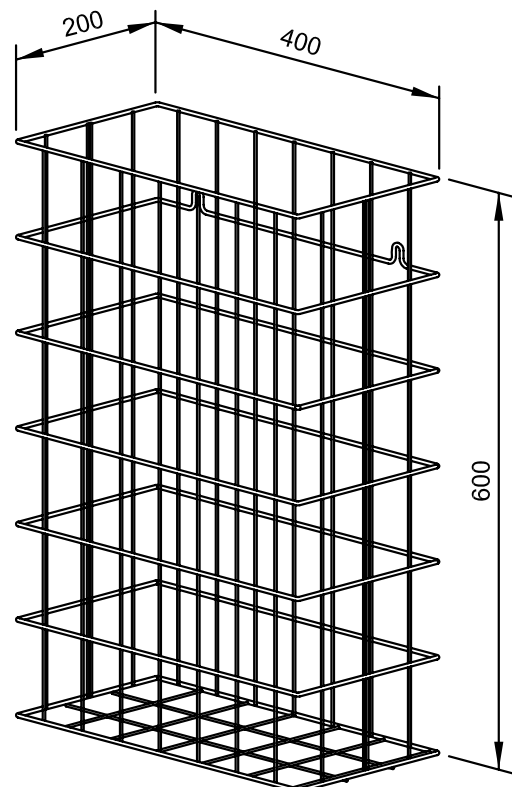

WASTE BASKET STAINLESS STEEL WP151-1

400 x 600 x 200 mm

Capacity approx. 48 l

- Waste basket in robust, germ-reducing and easy-care stainless steel wire (AISI 304).
- 2.5 mm and 4 mm thick lattice work. Fastening eyes in second row for invisible wall mounting.
- Capacity approx. 48 l.
- Mounting: With two screws.
- Delivery includes fixing material.
- Weight, including single package: 1.0 kg

Suggested text for specifications:

Waste basket in stainless steel wire (AISI 304) for surface mounting or floor installation. 2.5 mm and 4 mm thick lattice work. Fastening eyes in second row for invisible wall mounting. Capacity approx. 48 l. Delivery includes fixing material.

Dimensions: 400 x 600 x 200 mm

Article No. WP151-1

Available surface	ID No.
Stainless steel satin finished	922 931

Ernst Wagner GmbH & Co. KG

Ernst-Abbe-Straße 21 · D-72770 Reutlingen · Tel.: +49712151539-0 · Fax: -20
info@wagner-ewar.de · www.wagner-ewar.de