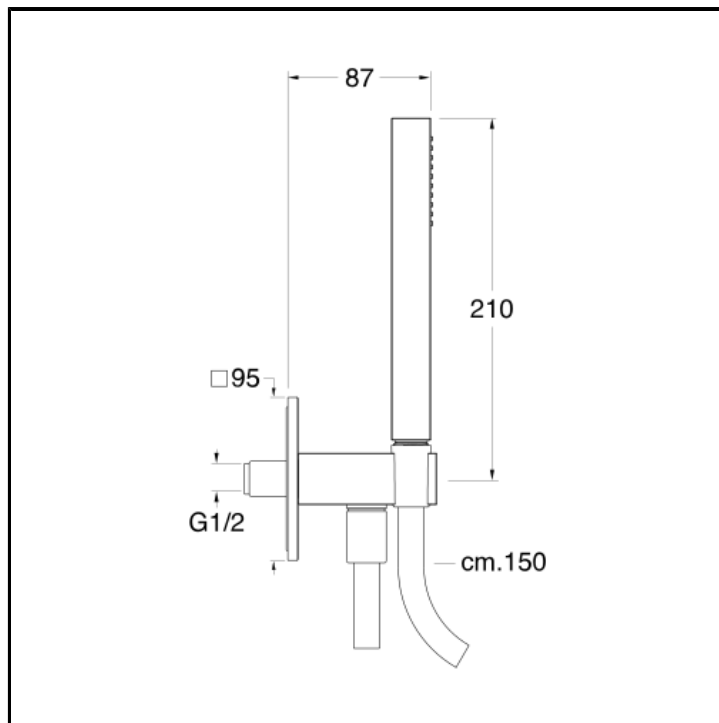

CRIPD665

Hand shower holder with wall outlet, ABS anti-lime hand shower and LONG LIFE flexible hose

FINITURE

- White matt
- Chrome
- Polished black chrome
- Brushed black chrome
- Polished metallic
- Brushed metallic
- Black matt
- Yellow gold oro
- PVD polished rose gold
- PVD brushed rose gold