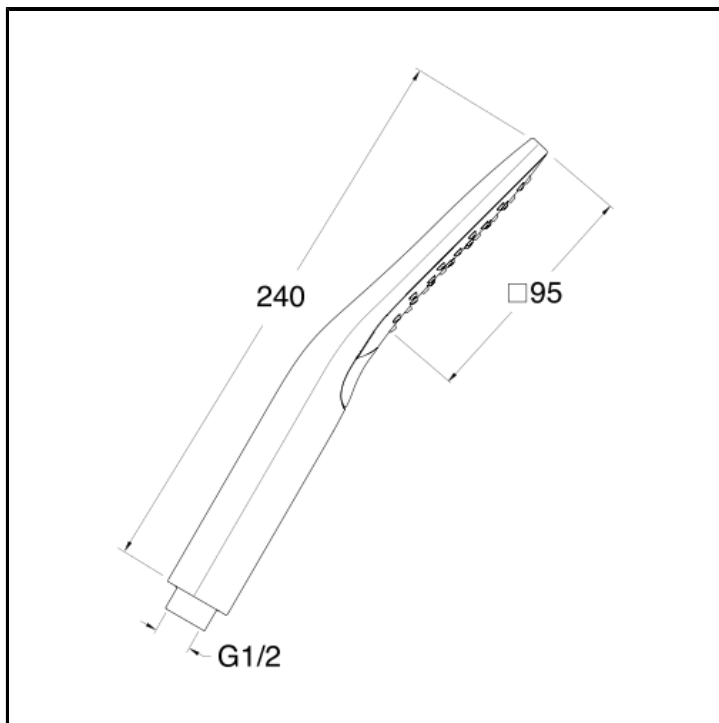

# CRIPD305

Anti-lime 3 functions hand shower