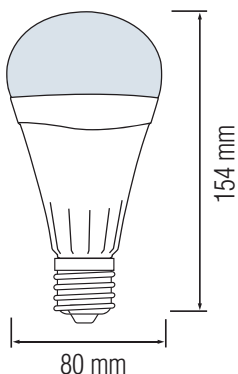

Technical Drawing