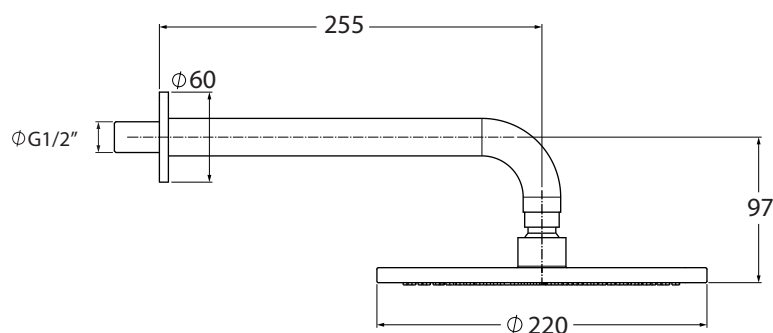

3399

con cartuccia vitone ceramico

codice
code

Soffione
Headshower

3399

CM box 42x25 x h7

kg 1,4

scala/scale 1:5 dimensioni/dimensions in mm

Rubinetteria. Taps.

TECHNICAL SHEET n°: 01	DESIGNER: ANGELETTI RUZZA	CODE: 3399	Azzurra sanitari in ceramica S.p.a. via Civita Castellana snc 01030 Castel S.Elia (VT) - ITALY Tel. +39.0761 518155 Fax. +39.0761 514560		
SHEET FORMAT: A4	ISO	REVISION: 02	SCALE: 1:5	DATE: 09/10/2019	
REGULATIONS All the measurements respect the tolerances provided by the "AZZURRA QUALITY GUIDELINES".					