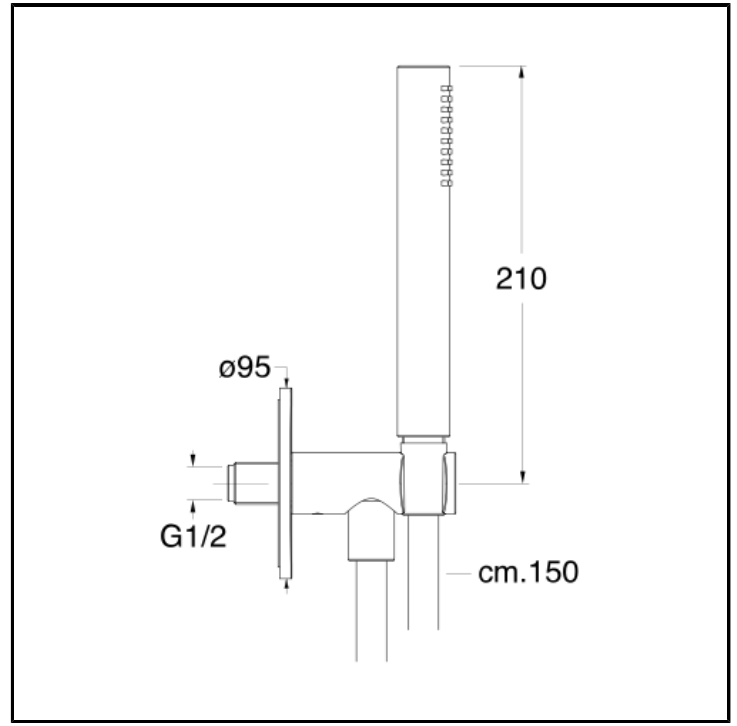

# CRIPD439

Wall bracket with water supply, LONG LIFE flexible hose and anti-lime hand shower