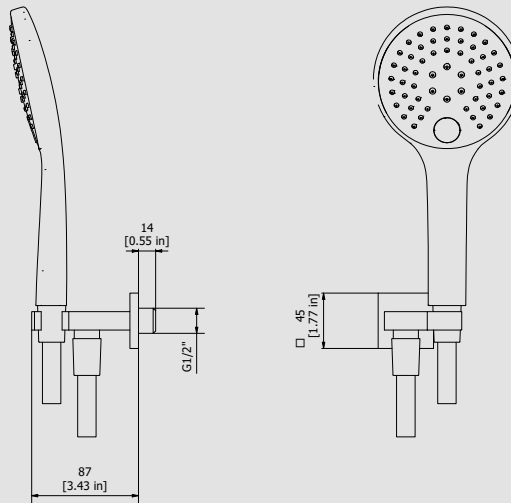

### Duplex three jets - Clean Plus

Box Dimensions

280x260x70 mm

Weight

1.0 kg

Finishes

- CC** CHROME
- PL** PLATINUM
- SS** BRUSHED NICKEL
- ON** NATURAL BRASS
- BO** MATT WHITE
- NP** MATT BLACK
- CF** BLACK CHROME
- CS** BRUSHED BLACK CHROME
- II** PALE GOLD
- IS** BRUSHED PALE GOLD
- RS** ROSE GOLD
- SR** BRUSHED ROSE GOLD
- OO** GOLD
- OS** BRUSHED GOLD
- RR** ANTIQUE COPPER
- BB** ANTIQUE BRONZE

Dimensions

Cartridge

-

Threaded fitting

-

Aerator

-

Flow Rate (+/-10%)