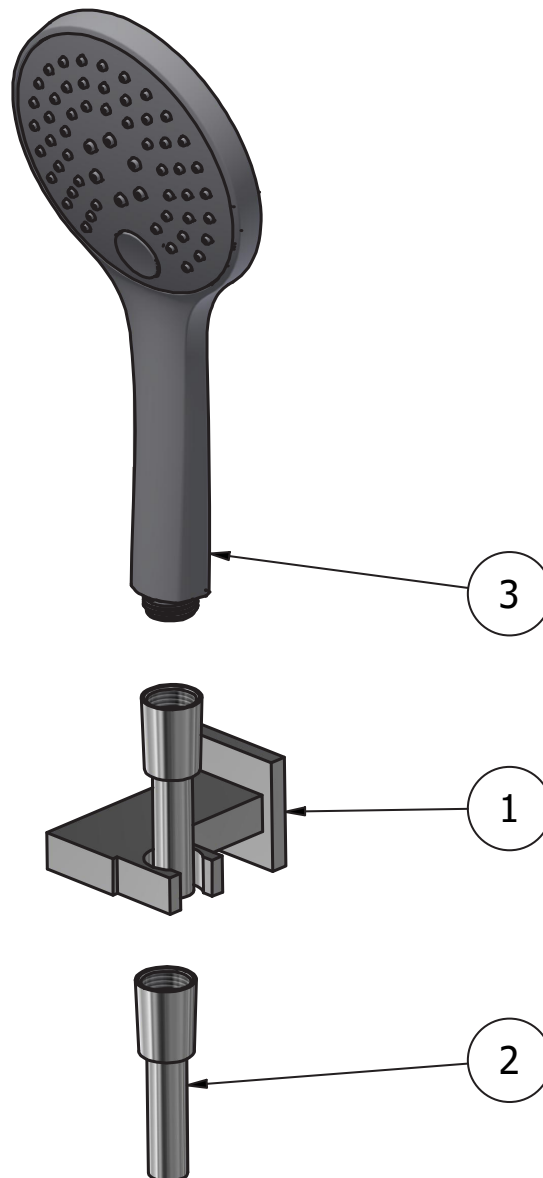

WE ARE **IB**

Parts list			
ELEM	CODE	DESCRIPTION	QT
1	AQ0013637	Duplex	1
2	AQ0010066	Supreme chromalux flexible hose	2
3	AQ0015213	Hand shower clean three jets 12x12	1