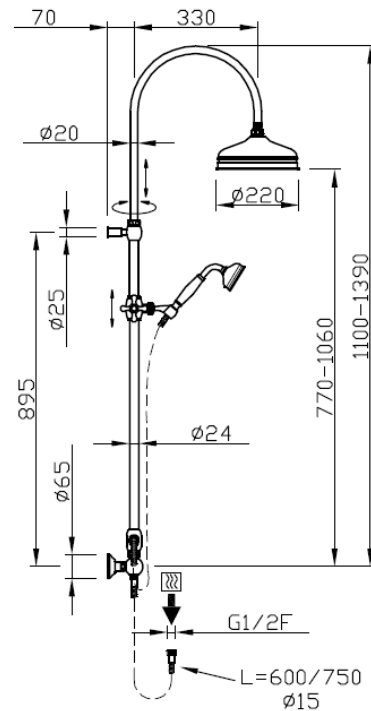

Telescopic colonial exposed

Telescopic colonial exposed
30030/ED-NKSP

TECHNICAL INFORMATION

Traditional telescopic and turning shower column with adjustable mounting with articulated shower holder, diverter and external holder with brass flexible hose cm 60. Ø310 non-liming inspectable and serviceable traditional shower head in brass/stainless steel. Brass inspectable and serviceable traditional one jet shower. Brass double spiral flexible hose cm 150. **BRUSHED NICKEL**

Flow rate:

? Doccia o soffione?

PICTURE

SPARE PARTS

FEATURES

Rain jet

Non-liming

adjustable telescopic shower column

TECHNICAL DRAWING

FINISHINGS