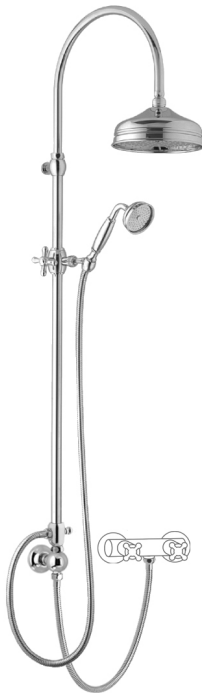

Telescopic colonial exposed

Telescopic colonial exposed
30030/ED-NKSP

TECHNICAL INFORMATION

Traditional telescopic and turning shower column with adjustable mounting with articulated shower holder, diverter and external holder with brass flexible hose cm 60. Ø310 non-liming inspectable and serviceable traditional shower head in brass/stainless steel. Brass inspectable and serviceable traditional one jet shower. Brass double spiral flexible hose cm 150. **BRUSHED NICKEL**

Flow rate:

? Doccia o soffione?

PICTURE

SPARE PARTS

FEATURES

Rain jet

Non-liming

adjustable telescopic shower column