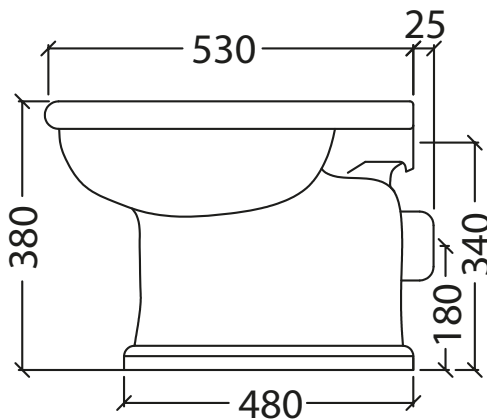

Catchpole & Rye

Saracens Dairy,
Pluckley,
Kent. U.K.
TN27 0SA.
TEL: +44 (0)1233 840840
EMAIL: info@catchpoleandrye.com

Product Range:
Lavatories & Cisterns

Product Name:
The Empress W/C Pan

DIMENSIONAL DATA SHEET DATE: AUGUST 2018

NOTES:
DIMENSIONS IN MILLIMETRES.
WHILST EVERY EFFORT IS MADE TO ENSURE THE ACCURACY OF THESE DATA SHEETS THEY ARE SUBJECT TO CHANGE WITHOUT NOTICE AS PART OF THE COMPANY'S PRODUCT DEVELOPMENT PROCESS.