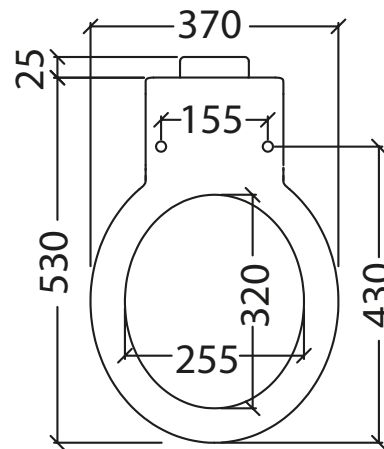

Catchpole & Rye

Saracens Dairy,
Pluckley,
Kent. U.K.
TN27 0SA.
TEL: +44 (0)1233 840840
EMAIL: info@catchpoleandrye.com

Product Range:
Lavatories & Cisterns

Product Name:
The Empress W/C Pan

DIMENSIONAL DATA SHEET DATE: AUGUST 2018

NOTES:
DIMENSIONS IN MILLIMETRES.
WHILST EVERY EFFORT IS MADE TO ENSURE THE ACCURACY OF THESE DATA SHEETS THEY ARE SUBJECT TO CHANGE WITHOUT NOTICE AS PART OF THE COMPANY'S PRODUCT DEVELOPMENT PROCESS.