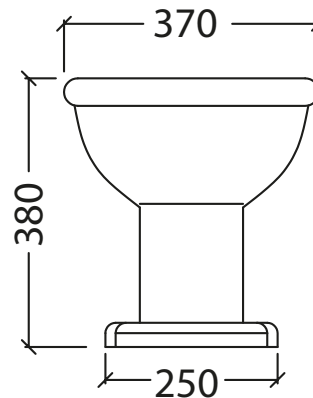

Catchpole & Rye

Saracens Dairy,
Pluckley,
Kent. U.K.
TN27 0SA.
TEL: +44 (0)1233 840840
EMAIL: info@catchpoleandrye.com

Product Range:
Lavatories & Cisterns

Product Name:
The Empress W/C Pan

DIMENSIONAL DATA SHEET DATE: AUGUST 2018

NOTES:
DIMENSIONS IN MILLIMETRES.
WHILST EVERY EFFORT IS MADE TO ENSURE THE ACCURACY OF THESE DATA SHEETS THEY ARE SUBJECT TO CHANGE WITHOUT NOTICE AS PART OF THE COMPANY'S PRODUCT DEVELOPMENT PROCESS.