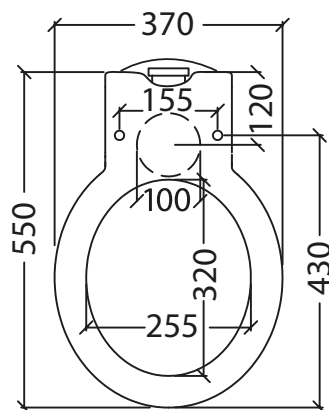

Catchpole & Rye

Saracens Dairy,
Pluckley,
Kent. U.K.
TN27 0SA.
TEL: +44 (0)1233 840840
EMAIL: info@catchpoleandrye.com

Product Range:
Lavatories & Cisterns

Product Name:
The Empress W/C Pan
with Floor Outlet

DIMENSIONAL DATA SHEET DATE: JUNE 2020

NOTES:
DIMENSIONS IN MILLIMETRES.
WHILST EVERY EFFORT IS MADE TO ENSURE THE ACCURACY OF THESE DATA SHEETS THEY ARE SUBJECT TO CHANGE WITHOUT NOTICE AS PART OF THE COMPANY'S PRODUCT DEVELOPMENT PROCESS.