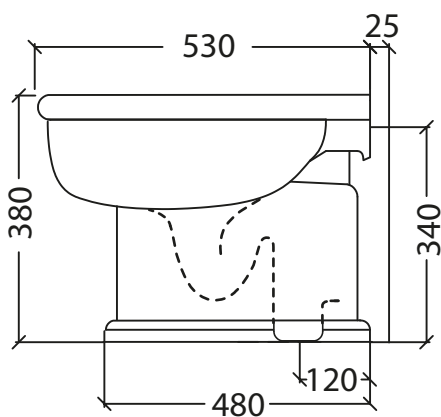

Catchpole & Rye

Saracens Dairy,
Pluckley,
Kent. U.K.
TN27 0SA.
TEL: +44 (0)1233 840840
EMAIL: info@catchpoleandrye.com

Product Range:
Lavatories & Cisterns

Product Name:
The Empress W/C Pan
with Floor Outlet

DIMENSIONAL DATA SHEET DATE: JUNE 2020

NOTES:
DIMENSIONS IN MILLIMETRES.
WHILST EVERY EFFORT IS MADE TO ENSURE THE ACCURACY OF THESE DATA SHEETS THEY ARE SUBJECT TO CHANGE WITHOUT NOTICE AS PART OF THE COMPANY'S PRODUCT DEVELOPMENT PROCESS.