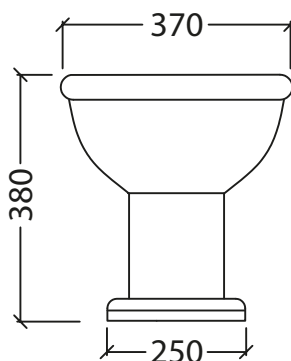

Catchpole & Rye

Saracens Dairy,
Pluckley,
Kent. U.K.
TN27 0SA.
TEL: +44 (0)1233 840840
EMAIL: info@catchpoleandrye.com

Product Range:
Lavatories & Cisterns

Product Name:
The Empress W/C Pan
with Floor Outlet

DIMENSIONAL DATA SHEET DATE: JUNE 2020

NOTES:
DIMENSIONS IN MILLIMETRES.
WHILST EVERY EFFORT IS MADE TO ENSURE THE ACCURACY OF THESE DATA SHEETS THEY ARE SUBJECT TO CHANGE WITHOUT NOTICE AS PART OF THE COMPANY'S PRODUCT DEVELOPMENT PROCESS.