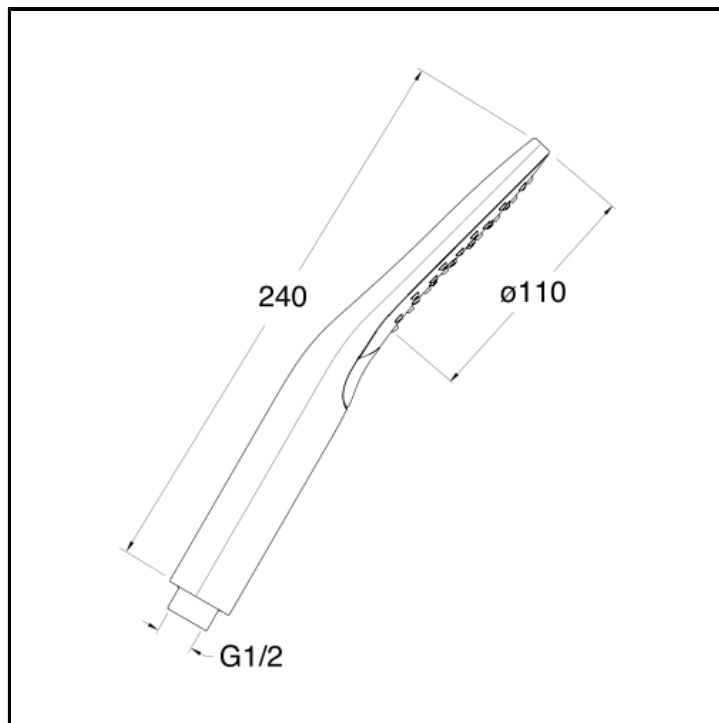

# CRIPD304

Anti-lime 3 functions hand shower