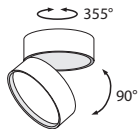

Instruction

MAYTONI
DECORATIVE LIGHTING

C024CL-L18W

82 mm

∅ 120 mm

OFF

ON