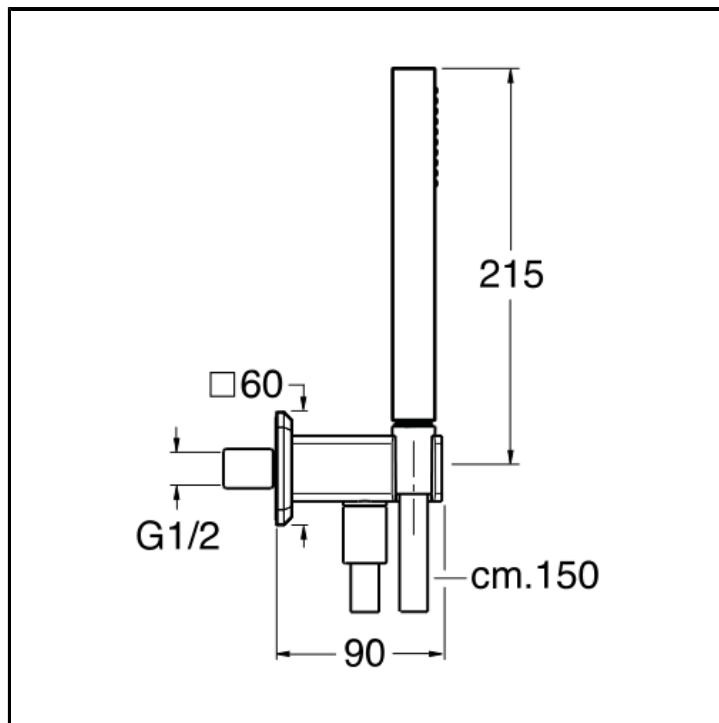

CRIPD622

Hand shower holder with wall outlet, brass anti-lime hand shower and LONG LIFE flexible hose

FINITURE

-  Chrome
-  Polished black chrome
-  Brushed black chrome
-  Polished metallic
-  Brushed metallic
-  Yellow gold oro
-  PVD polished rose gold
-  PVD brushed rose gold