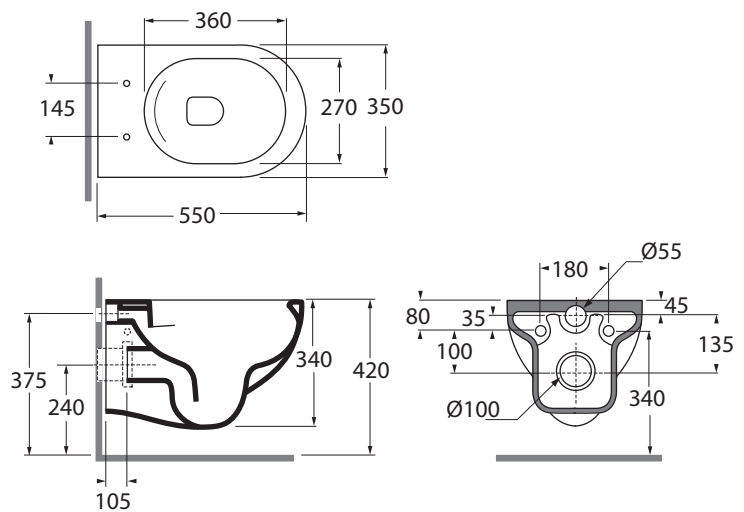

CM 55x35xh34

plf italy pz.12 - plf export pcs.20

kg 21

easyclean

watersaving

scala/scale 1:20 dimensioni/dimensions in mm

COLORS 1250°

Complementi/complements:

Codice  
code

Sedile termoindurente frizionato per vaso 55cm a sgancio rapido  
Wrapover thermosetting soft close cover-seat for cm55 with quick release

bianco lucido/ shiny white  
cotone/cotton

NUV 1818/F  
NUV 1818 M/F

ISAC

TECHNICAL SHEET n°: <b>01</b>	DESIGNER: <b>ANGELETTI RUZZA</b>	CODE: <b>NUVK SPE00000</b>	Azzurra sanitari in ceramica S.p.a. via Civita Castellana snc 01030 Castel S.Elia (VT) - ITALY Tel. +39.0761 518155 Fax. +39.0761 514560	
SHEET FORMAT: <b>A4</b>	ISO	REVISION: <b>02</b>	SCALE: <b>1:20</b>	DATE: <b>29/07/2019</b>
REGULATIONS: <b>CE EN 997 / EN33 / Dop-997 *</b>				
All the measurements respect the tolerances provided by the "AZZURRA QUALITY GUIDELINES".				