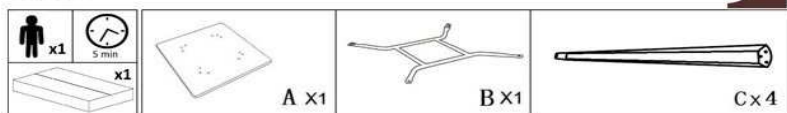

legs material	Steel
legs finishing	Powder coated painting
feet protection (yes/no)	Yes
adjustable feet (yes/no)	Yes
RAL Specifications	
size and shape variation (yes/no)	No
color variation (yes/no)	No
other details	
general warnings	Do not use abrasive products like acetones, bleaches, solvents, etc. To extend the durability of wooden outdoor furniture please follow the instructions below:
specific use and care instructions	Clean with a mild soapy solution and dry immediately. We strongly recommend varnishing/re-staining the furniture regularly (once a year) to prevent dryness, cracks and moisture absorption.
specific use and care instructions for outdoor furniture	Store the furniture in a dry indoor place. If you want to leave it outdoors, protect it with a waterproof cover in autumn winter and rainy season.
years of guarantee	2
made according to	Manufactured according to EN-581:2009 for outdoor furniture.
good to know	Chromed color bolts. Wood origin country: China

assembly

assembly required (yes/no)	Yes
difficulty of assembly (hard/medium/easy)	Easy
assembly time (min)	5
people required	1
assembly suggestions	

assembly instructions

C805