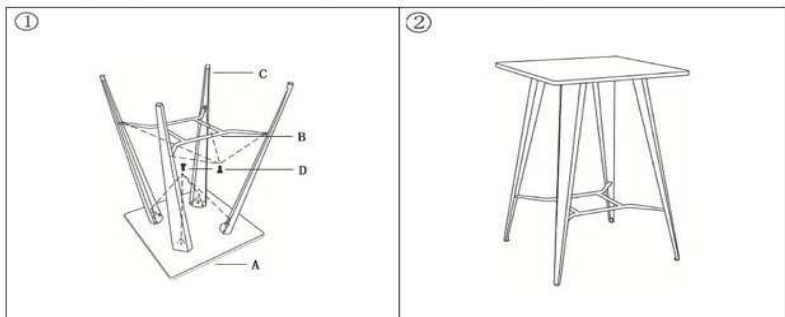

legs material	Steel
legs finishing	Powder coated painting
feet protection (yes/no)	Yes
adjustable feet (yes/no)	Yes
RAL Specifications	
size and shape variation (yes/no)	No
color variation (yes/no)	No
other details	
general warnings	Do not use abrasive products like acetones, bleaches, solvents, etc. To extend the durability of wooden outdoor furniture please follow the instructions below:
specific use and care instructions	Clean with a mild soapy solution and dry immediately. We strongly recommend varnishing/re-staining the furniture regularly (once a year) to prevent dryness, cracks and moisture absorption.
specific use and care instructions for outdoor furniture	Store the furniture in a dry indoor place. If you want to leave it outdoors, protect it with a waterproof cover in autumn winter and rainy season.
years of guarantee	2
made according to	Manufactured according to EN-581:2009 for outdoor furniture.
good to know	Chromed color bolts. Wood origin country: China

assembly

assembly required (yes/no)	Yes
difficulty of assembly (hard/medium/easy)	Easy
assembly time (min)	5
people required	1
assembly suggestions	

assembly instructions

C805