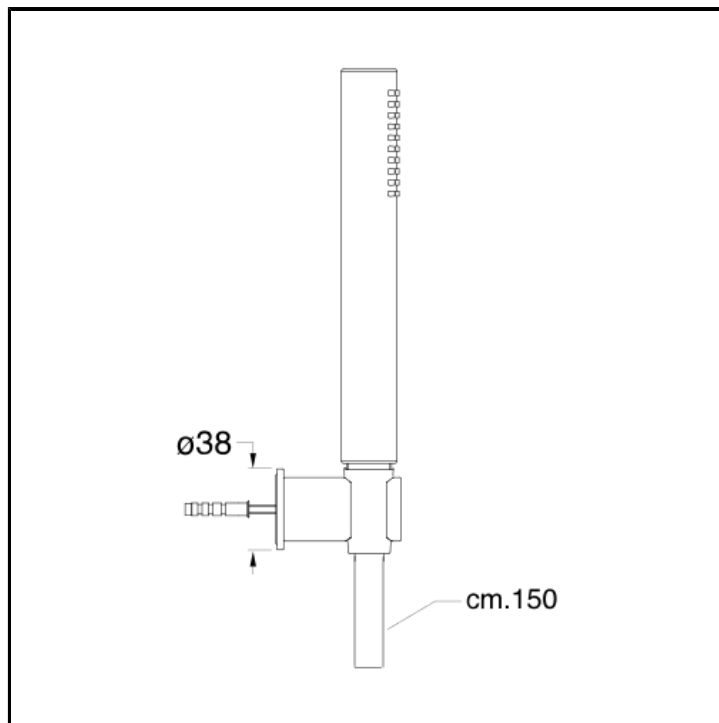

CRIPD650

Fixed wall bracket with LONG LIFE flexible hose and anti-lime hand shower

FINITURE

 Brushed stainless steel AISI

CHARACTERISTICS

-

FEATURES FROM TECHNOLOGIES

-