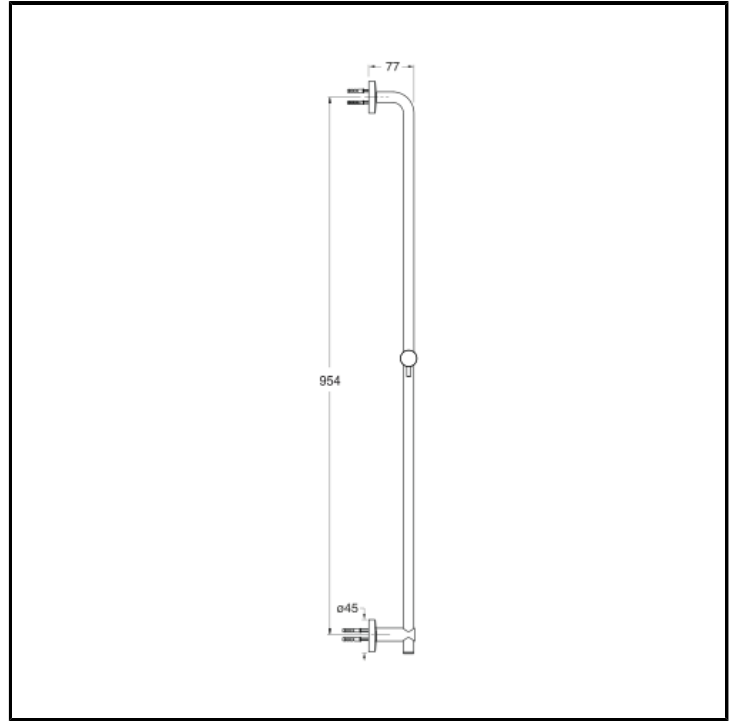

CRIPD172

95 cm sliding bar with slide rail

FINITURE

 Brushed stainless steel AISI

CHARACTERISTICS

-

INSTALLATION

- Wall