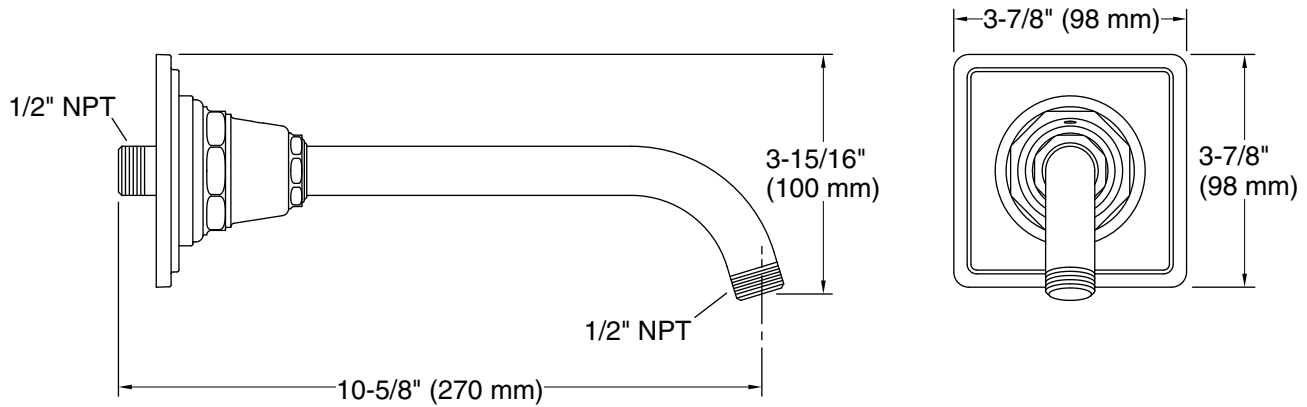

Pinstripe®

Shower Arm and Flange

K-13136

Features

- Solid brass construction for durability and reliability.
- 1/2" NPT connection.
- Coordinates with other products in the Pinstripe collection.
- 10-5/8" (270 mm) x 4-3/16" (106 mm) x 3-7/8" (98 mm)

For the most current Specification Sheet, go to www.kohler.com.

5-17-2020 04:50 - US/CA

THE BOLD LOOK
OF **KOHLER**®

Technical Information

All product dimensions are nominal.

Material: Brass

Notes

Measure your actual product for roughing-in details.