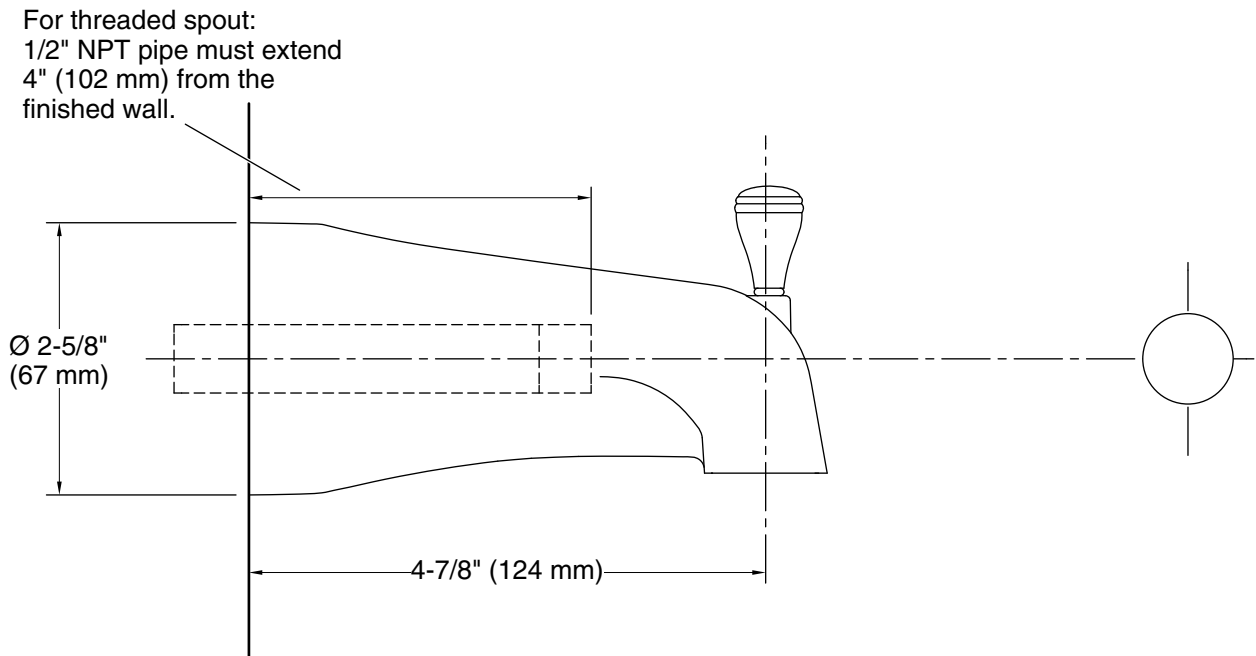

Features

- 4-5/8" diverter bath spout with 1/2" NPT connection.
- Coordinates with Devonshire faucets, accessories, and showering components to complete your bathroom.

Material

- KOHLER finishes resist corrosion and tarnishing.
- Premium metal construction for durability and reliability.

Technical Information

All product dimensions are nominal.

Notes

Install this product according to the installation guide.