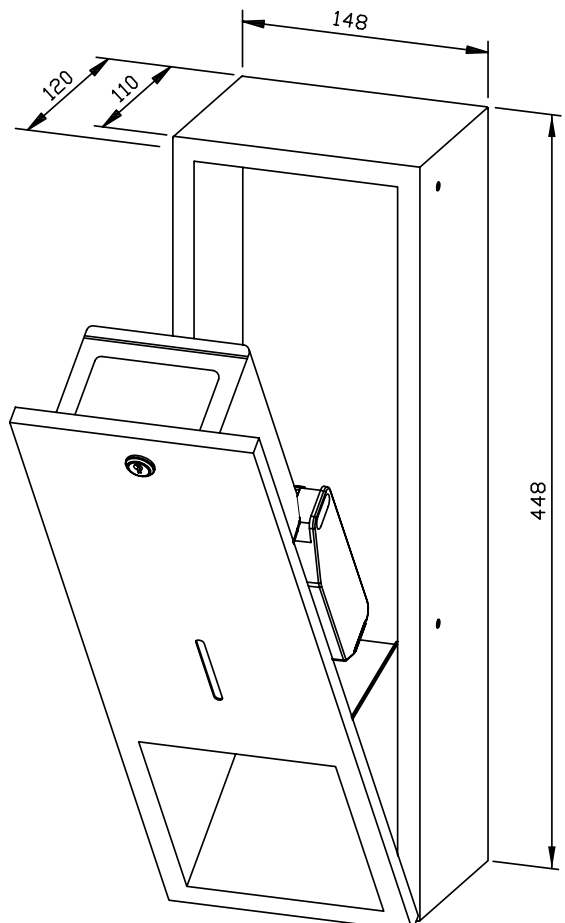

# SENSOR DISINFECTANT DISPENSER WP208E-7

148 x 448 x 120 mm

950 ml tank

- Sensor disinfectant dispenser in robust, germ-reducing and easy-care stainless steel (AISI 316L).
- All-stainless steel housing; all corners fully welded, visible surfaces satin finished and brushed. Further available surfaces: see below.
- With EWAR® eModule touch-free operated disinfectant pump with 950 ml tank.
- Tank with large, lockable refill opening.
- Designed for standard disinfectants for hands.
- Inspection slot to indicate fill level.
- Accessible for refilling through lockable, removable front panel with fall protection.
- Keyed alike cylinder lock in corrosion-resistant zinc die-casting.
- eModule battery-powered with two 1.5 V Baby/LR14 batteries. Power supply available as an option.
- Wear parts and front panel can be replaced as modules.
- Installation dimensions: 150 x 450 x 110 mm
- Mounting: With four screws in wall opening through fixing holes in the side walls.
- Delivery includes fixing material and batteries.
- Weight, including single package: 3.4 kg

## Suggested text for specifications:

Sensor disinfectant dispenser in stainless steel (AISI 316L) for flush mounting. All-stainless steel housing; all corners fully welded, visible surfaces satin finished and brushed. With touch-free operated disinfectant pump with 950 ml tank. Designed for standard disinfectants for hands. Inspection slot to indicate fill level. Accessible for refilling through lockable, removable front panel with fall protection. Keyed alike cylinder lock in corrosion-resistant zinc die-casting. Delivery includes fixing material and batteries.

Dimensions: 148 x 448 x 120 mm

Article No. WP208e-7

Options	ID No.
Power supply for eModule	923 060
Available surfaces	ID No.
satin finished (standard)	727 595
highly polished	731 595
(coloured) plastic powder-coating	728 595