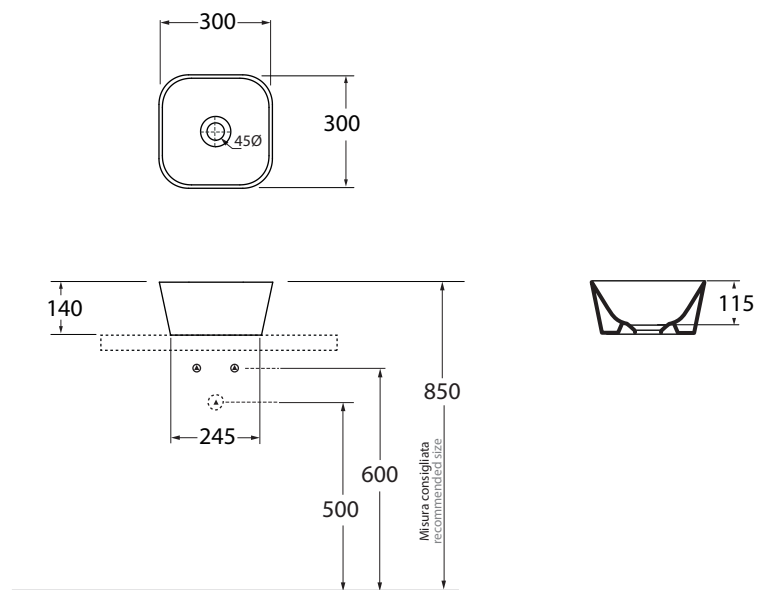

BULA03030000

Lavabi/washbasins

codice
code

Lavabo Build 30da appoggio
Cm 30 over-counter washbasin

bianc lucido/ shiny white

BULA03030000BI

CM 30x30xh14

plt Italy pz. 00- plt export pcs. 00

kg 6,5

scala/scale 1:20 dimensioni/dimensions in mm

Complementi/complements:

		Codice code
	Piletta con tappo in ceramica bianco lucido free flow ceramic drainglossy white	PILCE
	kg 0,5	
	Piletta automatica ribassata senza troppo pieno Flat automatic waste system without over flow	PILA
	kg 0,5	

TECHNICAL SHEET n°: 01	DESIGNER: OFFICINA AZZURRA	CODE: BULA03030000	Azzurra sanitari in ceramica S.p.a. via Civita Castellana snc 01030 Castel S.Elia (VT) - ITALY Tel. +39.0761 518155 Fax. +39.0761 514560	
SHEET FORMAT: A4	 ISO	REVISION: 02	SCALE: 1:20	DATE: 16/07/2019
REGULATIONS: CE EN 14688 / EN31 / Dop-14688				
All the measurements respect the tolerances provided by the "AZZURRA QUALITY GUIDELINES".				