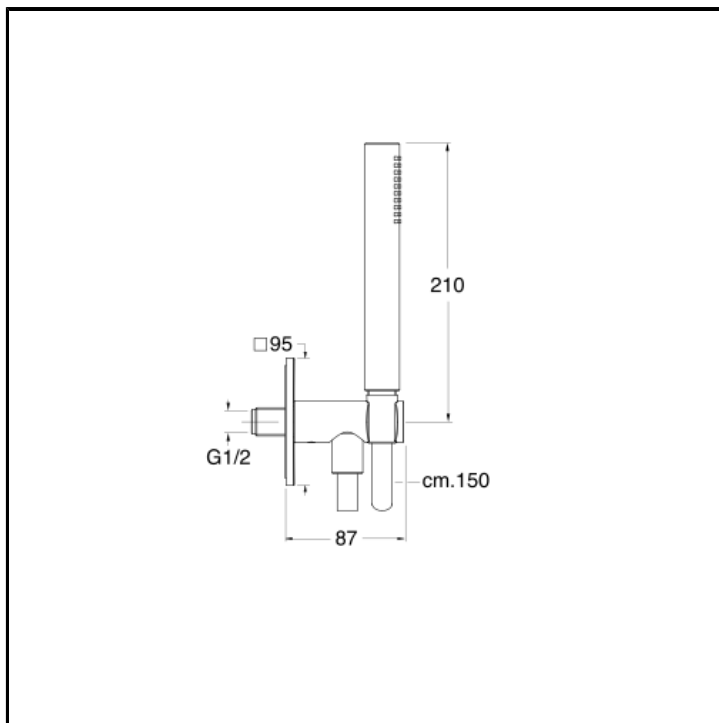

Wall bracket with water supply, LONG LIFE flexible hose and anti-lime hand shower