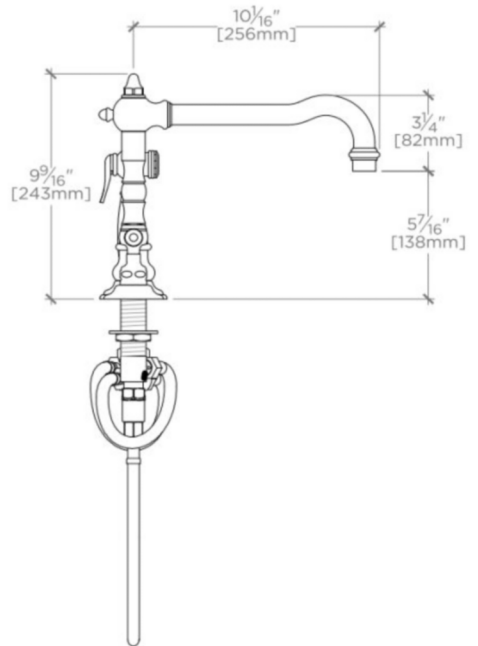

JULIA

JUKM19

Julia Three Hole High Profile Kitchen Faucet, Metal Lever Handles and Spray

SHOWN IN JULIA THREE HOLE HIGH PROFILE KITCHEN FAUCET, METAL LEVER HANDLES AND SPRAY | JUKM19

TECHNICAL DETAILS

ADA Compliance: Yes
 Adjustable versus Fixed Spray: Fixed Spray
 Deck Thickness Maximum: 1 1/2"
 Deck Thickness Minimum: 0"
 Escutcheon Primary Material: Brass
 Fittings Hole Diameter: 1 1/4"
 Flow Restriction Options: 2.0, 1.75, 1.5
 Handle Spread Maximum: 12"
 Handle Spread Minimum: 8"
 Handle Turn Angle: Quarter Turn
 Index Color / Finish and Material: Architectural Bronze
 Depth / Width: 11 1/2"
 Height: 9 5/8"
 Index Marking: H/C
 Inlet Connection Size: 1/2"
 Inlet Connection Type: Male With Supply Nut
 Inlet Supply Spread Maximum: 12"
 Inlet Supply Spread Minimum: 8"
 Integrated Diverter: Y
 Length: 18 1/4"
 Number of Handles: Two
 Number of Holes: Four Hole
 Primary Material: Brass
 Restricted Maximum Flow Rate: 2.2 gpm
 Spout Swivel: Y
 Spray Included in Unit: Y
 Suggested Application: Bar, Kitchen, Laundry
 Valve Material: Ceramic
 Water Pressure Maximum: 85.0 psi
 Water Pressure Minimum: 20.0 psi
 Water Pressure Recommended: 45.0 psi

CODES & STANDARDS

Code # JUKM19: Complies with ASME A112.18.1/CSA B125.1, NSF, CEC, ADA and 0.25% Weighted Average Lead Content. Certified with CEC, DOE and State of MA.

PRODUCT FEATURES

Metal lever handles
 Integrated diverter to divert water between spout and side spray
 Features signature detail of the graceful, high profile swivel spout
 Stocked in Chrome, Nickel, Matte Nickel, and Unlacquered Brass
 Stocked in 2.5gpm (9.5L/min) flow rate. Alternate flow regulation of 1.75gpm (6.6/min) also available as special order

CERTIFICATIONS

WATERWORKS

JULIA

JUKM19

Julia Three Hole High Profile Kitchen Faucet, Metal Lever Handles and Spray

TOP VIEW

SCALE: 1½"=1'-0"

ISO VIEW

SCALE: 1½"=1'-0"

FRONT VIEW

SCALE: 1½"=1'-0"

SIDE VIEW

SCALE: 1½"=1'-0"