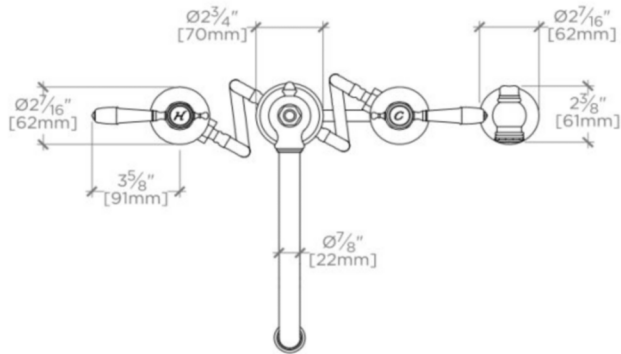

JULIA

JUKM19

Julia Three Hole High Profile Kitchen Faucet, Metal Lever Handles and Spray

SHOWN IN JULIA THREE HOLE HIGH PROFILE KITCHEN FAUCET, METAL LEVER HANDLES AND SPRAY | JUKM19

TECHNICAL DETAILS

ADA Compliance: Yes
 Adjustable versus Fixed Spray: Fixed Spray
 Deck Thickness Maximum: 1 1/2"
 Deck Thickness Minimum: 0"
 Escutcheon Primary Material: Brass
 Fittings Hole Diameter: 1 1/4"
 Flow Restriction Options: 2.0, 1.75, 1.5
 Handle Spread Maximum: 12"
 Handle Spread Minimum: 8"
 Handle Turn Angle: Quarter Turn
 Index Color / Finish and Material: Architectural Bronze
 Depth / Width: 11 1/2"
 Height: 9 5/8"
 Index Marking: H/C
 Inlet Connection Size: 1/2"
 Inlet Connection Type: Male With Supply Nut
 Inlet Supply Spread Maximum: 12"
 Inlet Supply Spread Minimum: 8"
 Integrated Diverter: Y
 Length: 18 1/4"
 Number of Handles: Two
 Number of Holes: Four Hole
 Primary Material: Brass
 Restricted Maximum Flow Rate: 2.2 gpm
 Spout Swivel: Y
 Spray Included in Unit: Y
 Suggested Application: Bar, Kitchen, Laundry
 Valve Material: Ceramic
 Water Pressure Maximum: 85.0 psi
 Water Pressure Minimum: 20.0 psi
 Water Pressure Recommended: 45.0 psi

CODES & STANDARDS

Code # JUKM19: Complies with ASME A112.18.1/CSA B125.1, NSF, CEC, ADA and 0.25% Weighted Average Lead Content. Certified with CEC, DOE and State of MA.

PRODUCT FEATURES

Metal lever handles
 Integrated diverter to divert water between spout and side spray
 Features signature detail of the graceful, high profile swivel spout
 Stocked in Chrome, Nickel, Matte Nickel, and Unlacquered Brass
 Stocked in 2.5gpm (9.5L/min) flow rate. Alternate flow regulation of 1.75gpm (6.6/min) also available as special order

CERTIFICATIONS

WATERWORKS

JULIA

JUKM19

Julia Three Hole High Profile Kitchen Faucet, Metal Lever Handles and Spray

TOP VIEW

SCALE: 1½"=1'-0"

ISO VIEW

SCALE: 1½"=1'-0"

FRONT VIEW

SCALE: 1½"=1'-0"

SIDE VIEW

SCALE: 1½"=1'-0"