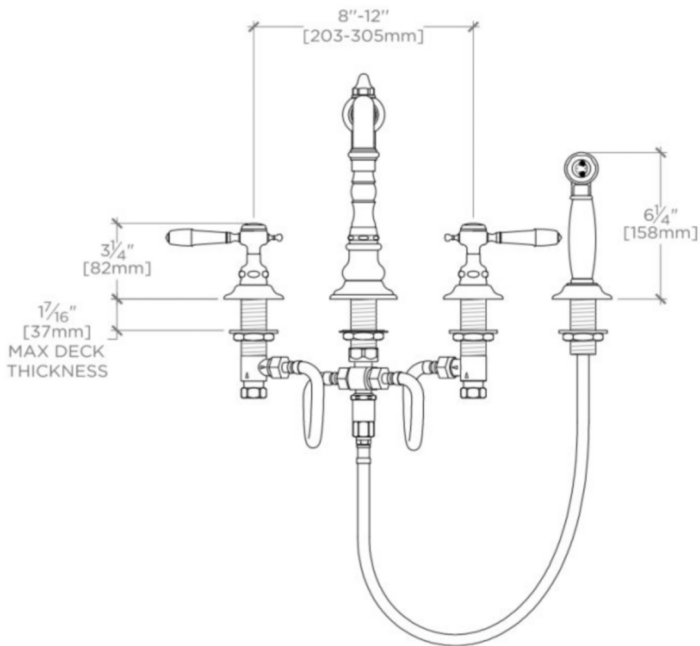

JULIA

JUKM19

Julia Three Hole High Profile Kitchen Faucet, Metal Lever Handles and Spray

SHOWN IN JULIA THREE HOLE HIGH PROFILE KITCHEN FAUCET, METAL LEVER HANDLES AND SPRAY | JUKM19

TECHNICAL DETAILS

ADA Compliance: Yes
 Adjustable versus Fixed Spray: Fixed Spray
 Deck Thickness Maximum: 1 1/2"
 Deck Thickness Minimum: 0"
 Escutcheon Primary Material: Brass
 Fittings Hole Diameter: 1 1/4"
 Flow Restriction Options: 2.0, 1.75, 1.5
 Handle Spread Maximum: 12"
 Handle Spread Minimum: 8"
 Handle Turn Angle: Quarter Turn
 Index Color / Finish and Material: Architectural Bronze
 Depth / Width: 11 1/2"
 Height: 9 5/8"
 Index Marking: H/C
 Inlet Connection Size: 1/2"
 Inlet Connection Type: Male With Supply Nut
 Inlet Supply Spread Maximum: 12"
 Inlet Supply Spread Minimum: 8"
 Integrated Diverter: Y
 Length: 18 1/4"
 Number of Handles: Two
 Number of Holes: Four Hole
 Primary Material: Brass
 Restricted Maximum Flow Rate: 2.2 gpm
 Spout Swivel: Y
 Spray Included in Unit: Y
 Suggested Application: Bar, Kitchen, Laundry
 Valve Material: Ceramic
 Water Pressure Maximum: 85.0 psi
 Water Pressure Minimum: 20.0 psi
 Water Pressure Recommended: 45.0 psi

CODES & STANDARDS

Code # JUKM19: Complies with ASME A112.18.1/CSA B125.1, NSF, CEC, ADA and 0.25% Weighted Average Lead Content. Certified with CEC, DOE and State of MA.

PRODUCT FEATURES

Metal lever handles
 Integrated diverter to divert water between spout and side spray
 Features signature detail of the graceful, high profile swivel spout
 Stocked in Chrome, Nickel, Matte Nickel, and Unlacquered Brass
 Stocked in 2.5gpm (9.5L/min) flow rate. Alternate flow regulation of 1.75gpm (6.6/min) also available as special order

CERTIFICATIONS

WATERWORKS

JULIA

JUKM19

Julia Three Hole High Profile Kitchen Faucet, Metal Lever Handles and Spray

TOP VIEW

SCALE: 1½"=1'-0"

ISO VIEW

SCALE: 1½"=1'-0"

FRONT VIEW

SCALE: 1½"=1'-0"

SIDE VIEW

SCALE: 1½"=1'-0"