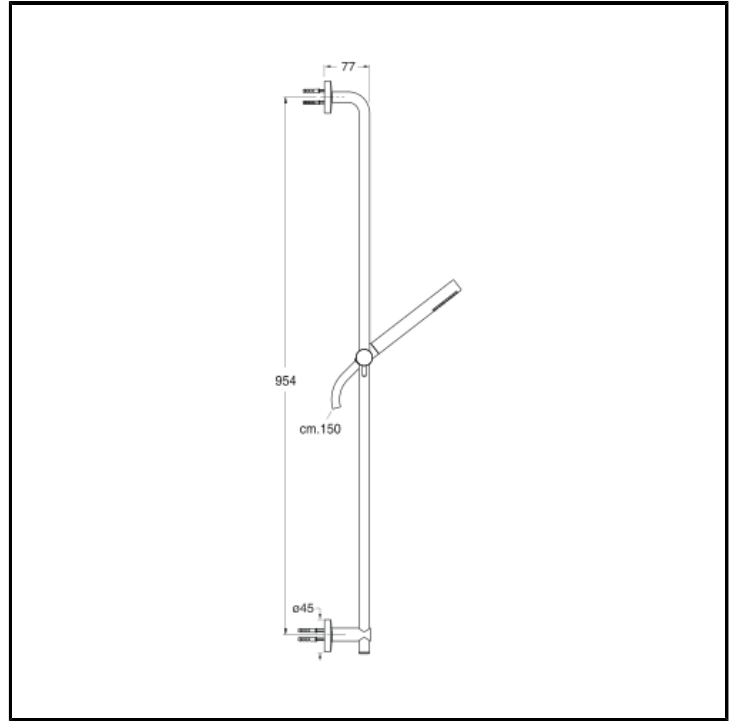

# CRIPD174

95 cm sliding bar with LONG LIFE flexible hose and anti-limescale hand shower