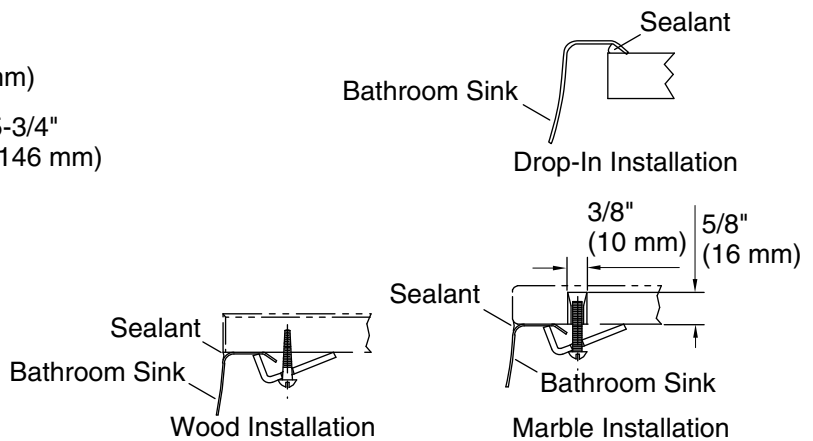

Features

- Oval basin.
- Fits standard 14- x 17-inch countertop cutout.

Material

- Premium 20-gauge stainless steel.

Installation

- No faucet holes; requires wall-or counter-mount faucet.
- Drop-in or undermount.

Included Components

Additional Components:

1193643 Basin clamps

Cutout template.

ADA

CSA B651

Codes/Standards

ASME A112.19.3/CSA B45.4

ADA

ICC/ANSI A117.1

CSA B651

KOHLER® One-Year Limited Warranty

See website for detailed warranty information.

Technical Information

All product dimensions are nominal.

- Installation: Drop-in, Under-mount
- Bowl area: Water depth: 5-3/8" (137 mm)
- Drain hole: 1-5/8" (41 mm)
- Template: 1248333-7, required, included