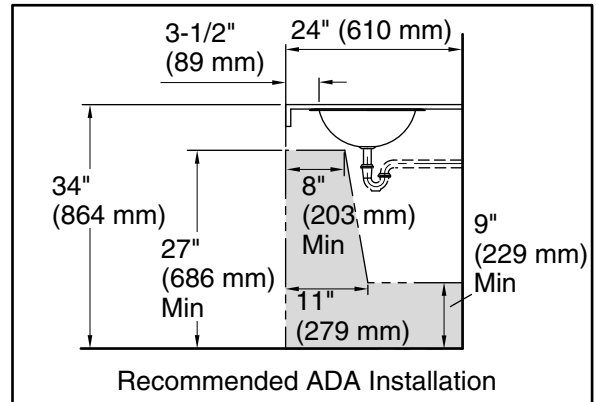

Features

- Oval basin.
- Fits standard 14- x 17-inch countertop cutout.

Material

- Premium 20-gauge stainless steel.

Installation

- No faucet holes; requires wall-or counter-mount faucet.
- Drop-in or undermount.

Included Components

Additional Components:

1193643 Basin clamps

Cutout template.

ADA

CSA B651

Codes/Standards

ASME A112.19.3/CSA B45.4

ADA

ICC/ANSI A117.1

CSA B651

KOHLER® One-Year Limited Warranty

See website for detailed warranty information.

Technical Information

All product dimensions are nominal.

- Installation: Drop-in, Under-mount
- Bowl area: Water depth: 5-3/8" (137 mm)
- Drain hole: 1-5/8" (41 mm)
- Template: 1248333-7, required, included