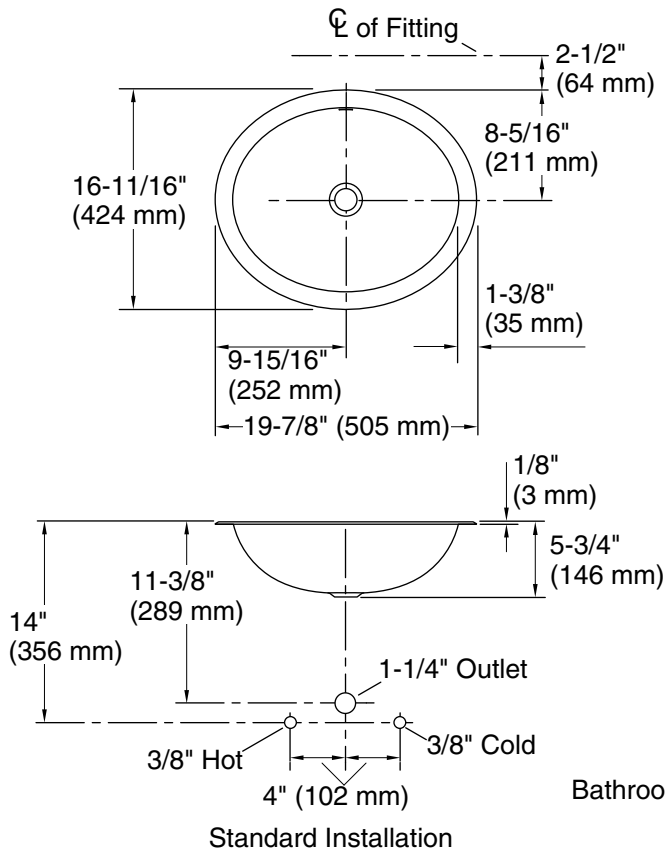

Features

- Oval basin.
- Fits standard 14- x 17-inch countertop cutout.

Material

- Premium 20-gauge stainless steel.

Installation

- No faucet holes; requires wall-or counter-mount faucet.
- Drop-in or undermount.

Included Components

Additional Components:

1193643 Basin clamps

Cutout template.

ADA

CSA B651

Codes/Standards

ASME A112.19.3/CSA B45.4

ADA

ICC/ANSI A117.1

CSA B651

KOHLER® One-Year Limited Warranty

See website for detailed warranty information.

Technical Information

All product dimensions are nominal.

- Installation: Drop-in, Under-mount
- Bowl area: Water depth: 5-3/8" (137 mm)
- Drain hole: 1-5/8" (41 mm)
- Template: 1248333-7, required, included