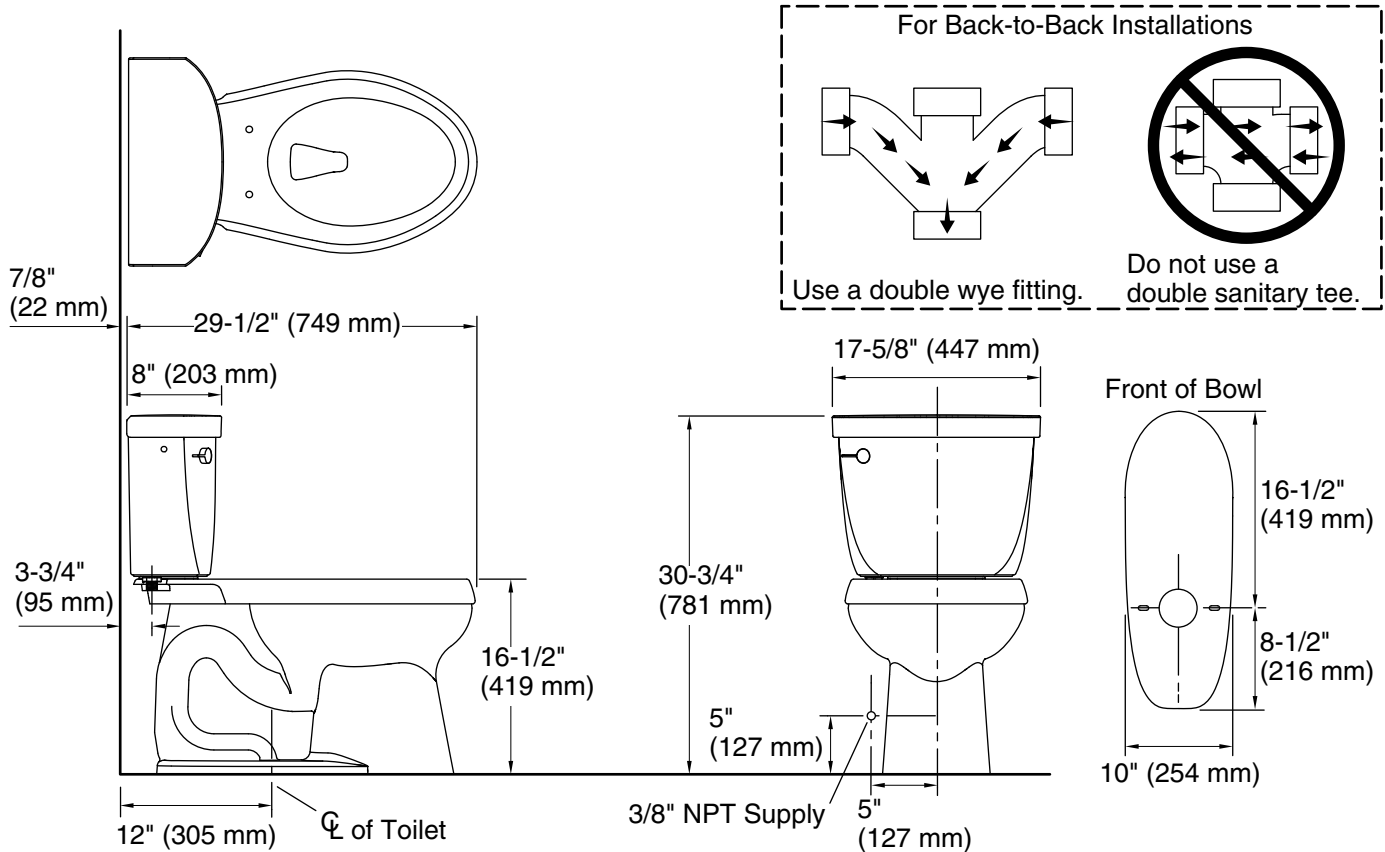

Technical Information

All product dimensions are nominal.

Toilet type:	Two-piece, Floor-mount
Waste Outlet:	Floor
Bowl shape:	Elongated
Flush type:	AquaPiston®
Trap passageway:	2-1/8" (54 mm)
Water Consumption	
Full:	1.6 gpf (6 lpf)
Water surface size:	10-1/2" x 7-1/8" (267 mm x 181 mm)
Rim to water surface:	6-1/8" (156 mm)
Rough-in:	12" (305 mm)
Seat-mounting holes:	5-1/2" (140 mm)

Notes

Install this product according to the installation instructions.

For back-to-back toilet installations: Use only a 45° double wye fitting.

ADA, OBC, CSA B651 compliant when installed to the specific requirements of these regulations.

Plumbing codes may require elongated toilets and elongated, open-front seats in public bathrooms.

Accessibility standards may require controls to be located on the open side of the toilet.