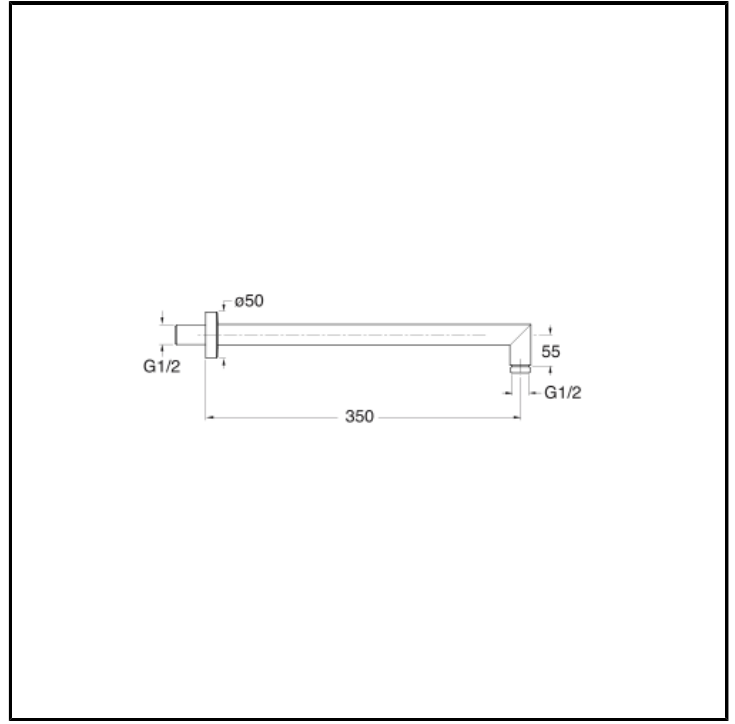

35 cm wall shower arm

FINITURE

 Brushed stainless steel AISI

CHARACTERISTICS

-

INSTALLATION

- Wall

TPOLOGY