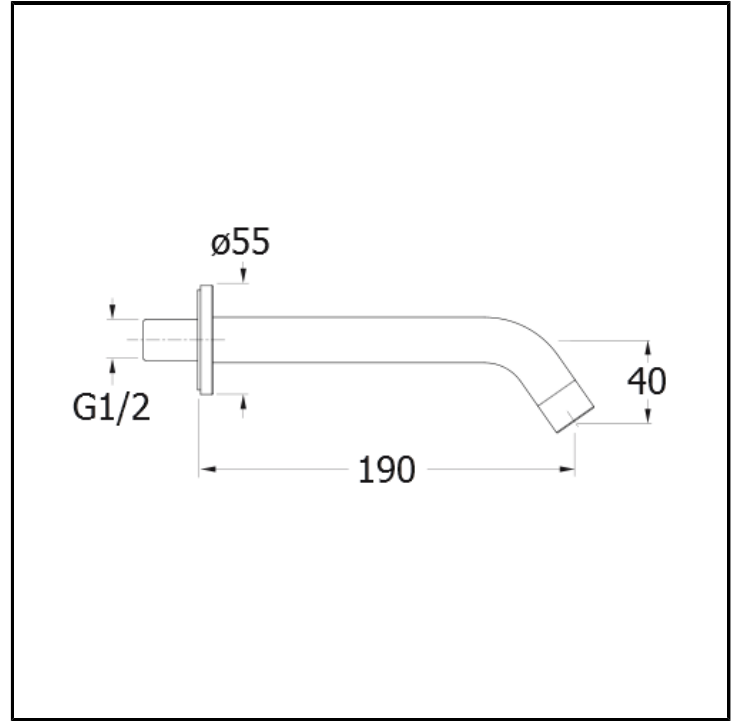

1/2" wall mounted spout

FINITURE

 Brushed stainless steel AISI

CHARACTERISTICS

- Spout

INSTALLATION

- Wall

TPOLOGY