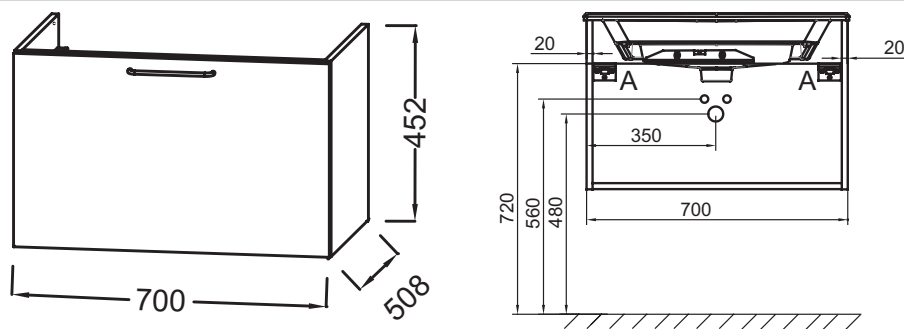

EB2511-R7

Collection: ODÉON RIVE GAUCHE

Finish*:

Main features:

Features

- DIMENSIONS: 70 x 50.80 x 45.20 cm
- MATERIAL: Lacquer or melamine
- NORMS AND REGULATION: NF
- VERSION: Bronze handle
- INSIDE FINISH: Gris
- ADDITIONAL INFORMATION: tap, vanity top/basin and fixings set not included

- WEIGHT: 22.1 kg
- INSTALLATION TYPE: Wall-hung
- STORAGE TYPE: Drawer
- HANDLE : Attached wire handle
- FIXING: Installer selects fixings set according to wall support

Consumer benefits

- SOUND COMFORT: Drawers equipped with a damper close system
- PERFECT FINISH: Wide choice of finishes

Installation benefits

- EASY INSTALLATION: Assembled cabinet

Required products

- EXAX112-Z: Vanity top 70 cm
- EB2561: Frosted glass vanity top, 71 cm

Technical drawing

Product Specification: Base unit for vanity top 70 cm, 1 upper drawer, bronze wire handle.. EB2511-R7. Collection: ODÉON RIVE GAUCHE. DIMENSIONS: 70 x 50.80 x 45.20 cm. WEIGHT: 22.1 kg. MATERIAL: Lacquer or melamine. INSTALLATION TYPE: Wall-hung. NORMS AND REGULATION: NF. STORAGE TYPE: Drawer. VERSION: Bronze handle. HANDLE : Attached wire handle. INSIDE FINISH: Gris. FIXING: Installer selects fixings set according to wall support. ADDITIONAL INFORMATION: tap, vanity top/basin and fixings set not included.