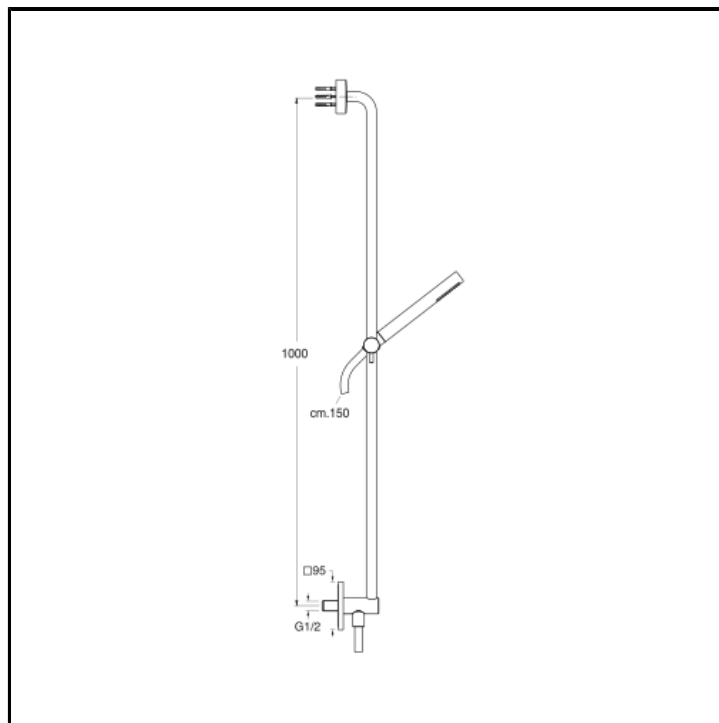

100 cm sliding bar with wall outlet, LONG LIFE flexible hose antilime hand shower

FINITURE

- White matt
- Chrome
- Polished black chrome
- Brushed black chrome
- Brushed stainless steel AISI
- Polished metallic
- Brushed metallic
- Black matt
- Yellow gold oro
- PVD polished rose gold
- PVD brushed rose gold
- Brushed old brass