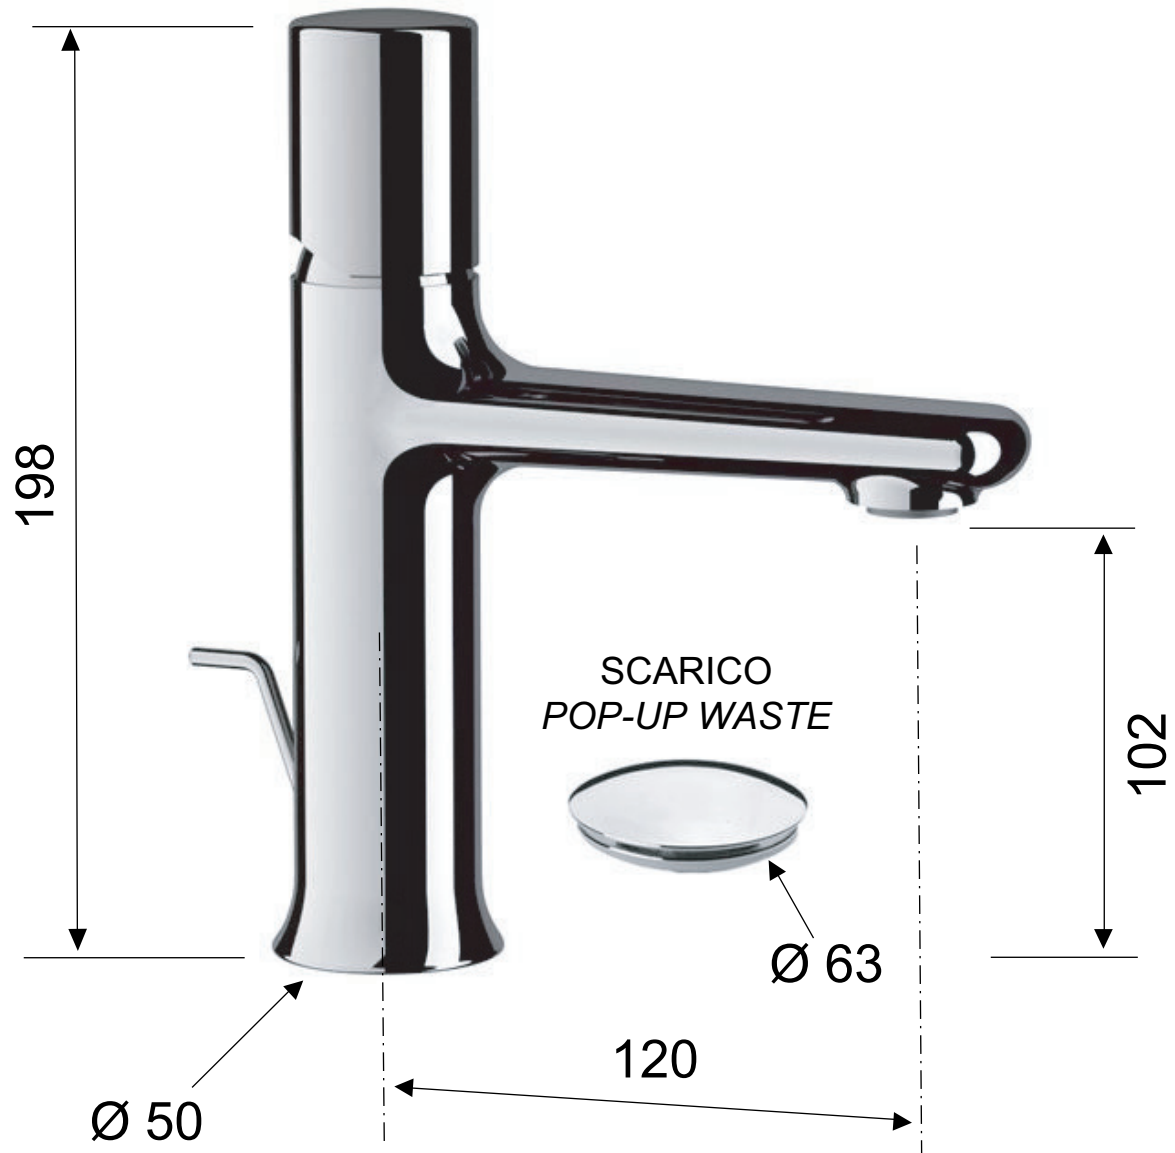

DANIEL

SCHEDA TECNICA TECHNICAL FEATURES

ART. COD.

FU605

MATERIALI / MATERIALS

OTTONE CROMATO / CHROME PLATED BRASS

CROMATURA / CHROME PLATING

UNI EN 248