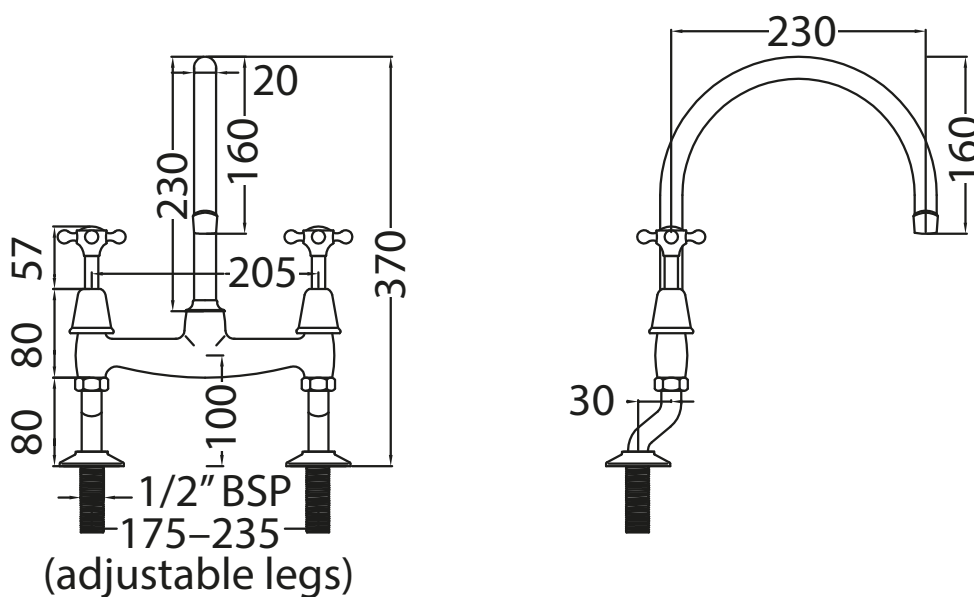

Catchpole & Rye

Saracens Dairy,
Pluckley,
Kent. U.K.
TN27 0SA.
TEL: +44 (0)1233 840840
EMAIL: info@catchpoleandrye.com

Product Range:

Taps

Product Name:

Kitchen Mixer Tap

DIMENSIONAL DATA SHEET

DATE: AUGUST 2018

NOTES:

DIMENSIONS IN MILLIMETRES.

WHILST EVERY EFFORT IS MADE TO ENSURE THE ACCURACY OF THESE DATA SHEETS THEY ARE SUBJECT TO CHANGE WITHOUT NOTICE AS PART OF THE COMPANY'S PRODUCT DEVELOPMENT PROCESS.