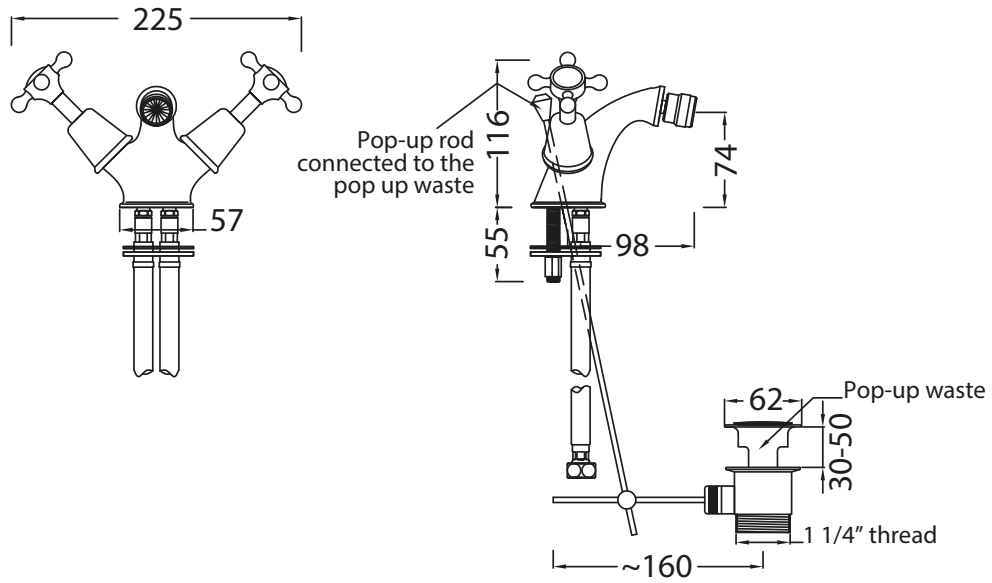

Catchpole & Rye

Saracens Dairy,
Pluckley,
Kent. U.K.
TN27 0SA.
TEL: +44 (0)1233 840840
EMAIL: info@catchpoleandrye.com

Product Range:

Taps

Product Name:

The English Bidet Monobloc

DIMENSIONAL DATA SHEET
DATE: AUGUST 2018

NOTES:

DIMENSIONS IN MILLIMETRES.

WHILST EVERY EFFORT IS MADE TO ENSURE THE ACCURACY OF THESE DATA SHEETS THEY ARE SUBJECT TO CHANGE WITHOUT NOTICE AS PART OF THE COMPANY'S PRODUCT DEVELOPMENT PROCESS.