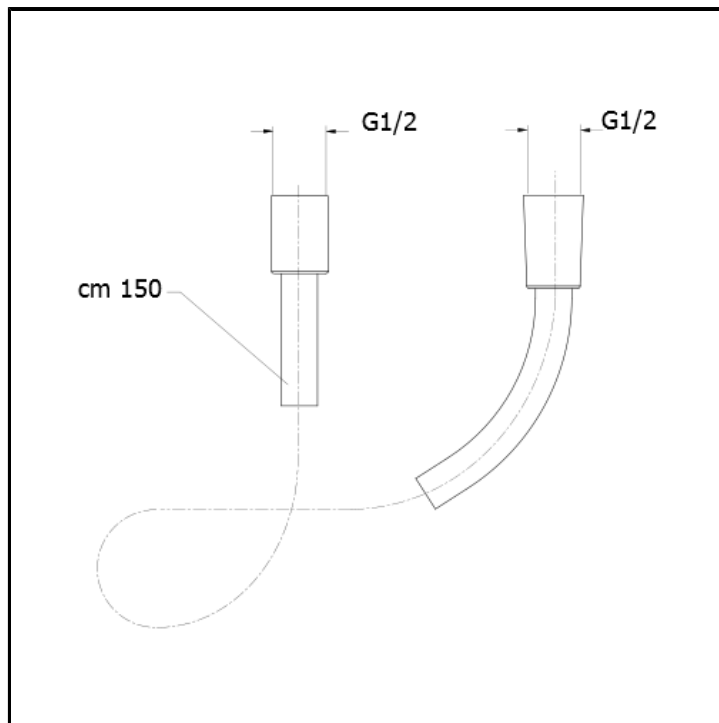

150 cm 1/2"x 1/2" swivel LONG LIFE flexible hose