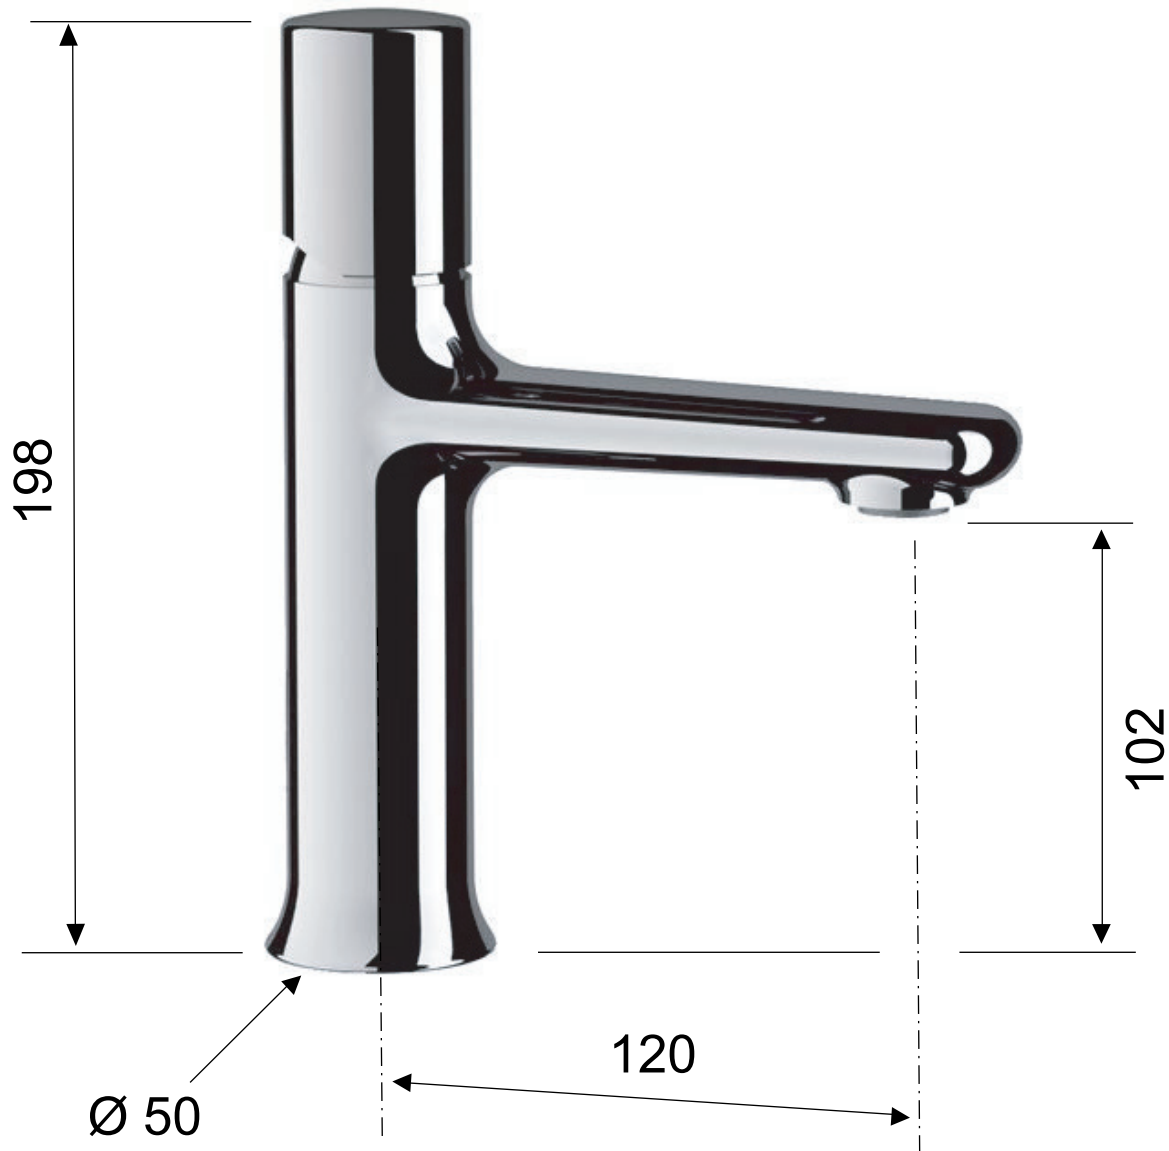

DANIEL

SCHEDA TECNICA TECHNICAL FEATURES

ART. COD.

FU606

MATERIALI / MATERIALS

OTTONE CROMATO / CHROME PLATED BRASS

CROMATURA / CHROME PLATING

UNI EN 248